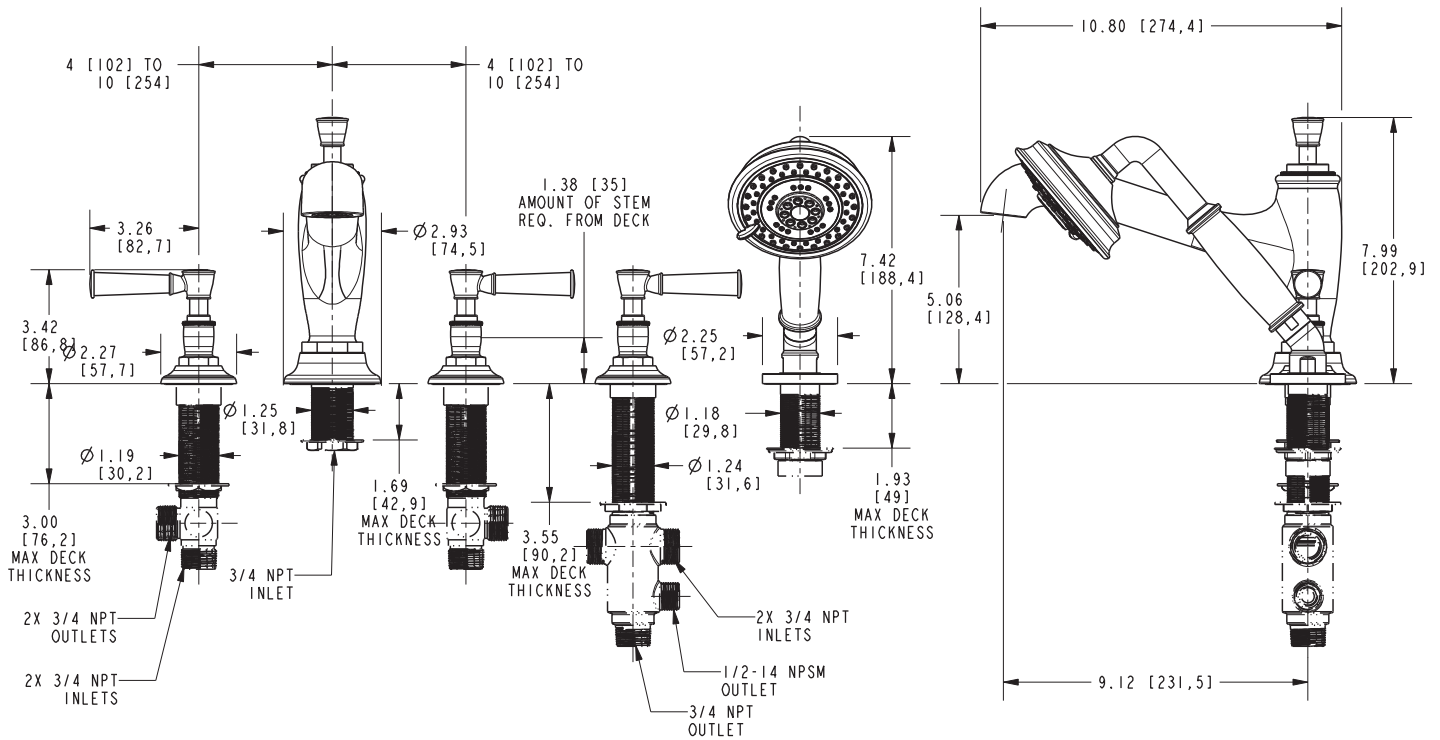

Features

- Solid brass construction
- 5.06" (12.9 cm) spout height at outlet
- 9.12" (23.2 cm) spout reach (c-c)
- Intended for use with Newport Brass rough valve kit (Required Accessory) which incorporates the following:
 - Brass valve bodies and quick-connect spout fitting
 - Quarter-turn washerless ceramic disc 3/4" valve cartridges
- Diverter valve and hoses as needed for handshower
- ADA Compliant
- 1.8 GPM (6.8 LPM) Max, Handshower Only

Required Accessory

System Element	Deck Tub Valve
Description	3-Valve Assembly With Quick Connect Spout Adapter
Inlet/Outlet Size	3/4"
Part Number	1-666
Image	

Product Specification Add "Color / Finish" suffix to Model number, below.

The Roman Tub with Handshower Deck Trim shall be made of solid brass construction. Roman Tub with Handshower Deck Trim shall incorporate lever handles. Product shall incorporate a 5.06" (12.9 cm) spout height at outlet and a 9.12" (23.2 cm) spout reach (c-c). Product shall feature a solid brass handshower with a 1.8 gallons (6.7 liters) per minute maximum flow rate. Rough valve kit shall incorporate brass valve bodies with quarter-turn washerless ceramic disc 3/4" valve cartridges, a quick-connect spout fitting and a diverter valve with hoses as needed for handshower. Roman Tub with Handshower Deck Trim shall be Newport Brass Model 3-2917/____ and Newport Brass rough valve kit shall be 1-666.

3-2917

PRODUCT DIMENSIONS *(Units are in inches)*

Vander Roman Tub Deck Trim 3-2917