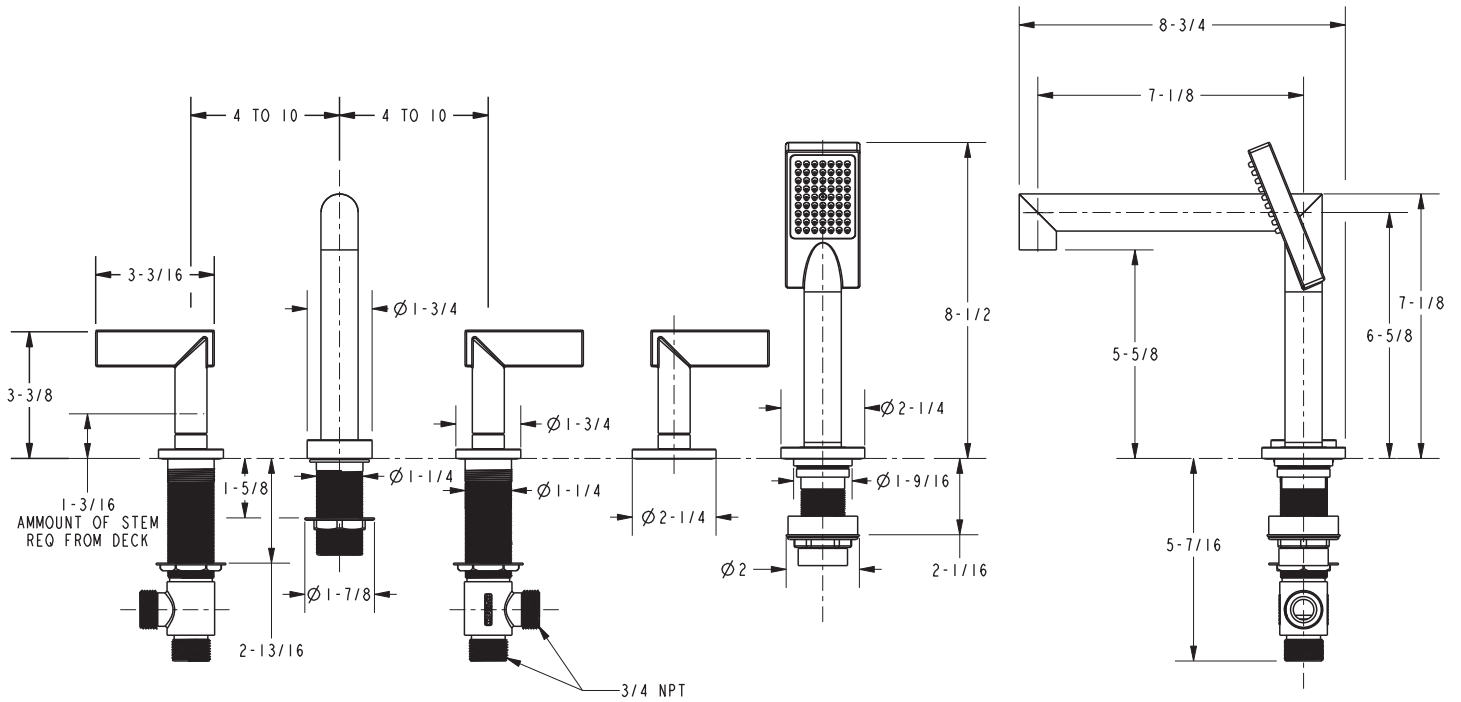

Features

- Solid brass construction
- ADA compliant traditional lever handles
- 7-1/16" (17.9 cm) spout height at outlet
- 7-15/16" (20.2 cm) spout reach (c-c)
- Intended for use with Newport Brass rough valve kit (Required Accessory) which incorporates the following:
 - Brass valve bodies and spout nipple
 - Quarter-turn washerless ceramic disc 3/4" valve cartridges
 - Diverter valve and hoses as needed for handshower

Required Accessory:

Trim, above, and Rough Valve Kit, below, must both be specified.

Application	Roman Tub			Roman Tub with Handshower					
	Hot Valve	Cold Valve	Spout Quick-Connect Fitting	Hot Valve	Cold Valve	Spout Quick-Connect Fitting	Poly-Braided Hose	Handshower Diverter	H/S Flange Hardware
Inlet/Outlet Size	3/4"	3/4"	3/4"	3/4"	3/4"	3/4"	1/2"	3/4" / 1/2"	-
Part Number	<input type="checkbox"/> 1-677			<input type="checkbox"/> 1-678					
Image									

Product Specification: Add "Color / Finish" suffix to Model number, below.

The Roman Tub with Handshower Deck Trim shall be made of solid brass construction. Roman Tub with Handshower Deck Trim shall incorporate ADA compliant contemporary lever handles. Product shall incorporate a 7-1/6" (17.9 cm) spout height at outlet and a 7-15/16" (20.7 cm) spout reach (c-c). Rough valve kit shall incorporate brass valve bodies with quarter-turn washerless ceramic disc 3/4" valve cartridges, a spout nipple and a diverter valve with hoses as needed for handshower. Roman Tub with Handshower Deck Trim shall be Newport Brass Model 3-2487/_____ and Newport Brass rough valve kit shall be 1-678.

3-2497

PRODUCT DIMENSIONS *(Units are in inches)*

Priya Roman Tub with Handshower Deck Trim 3-2497