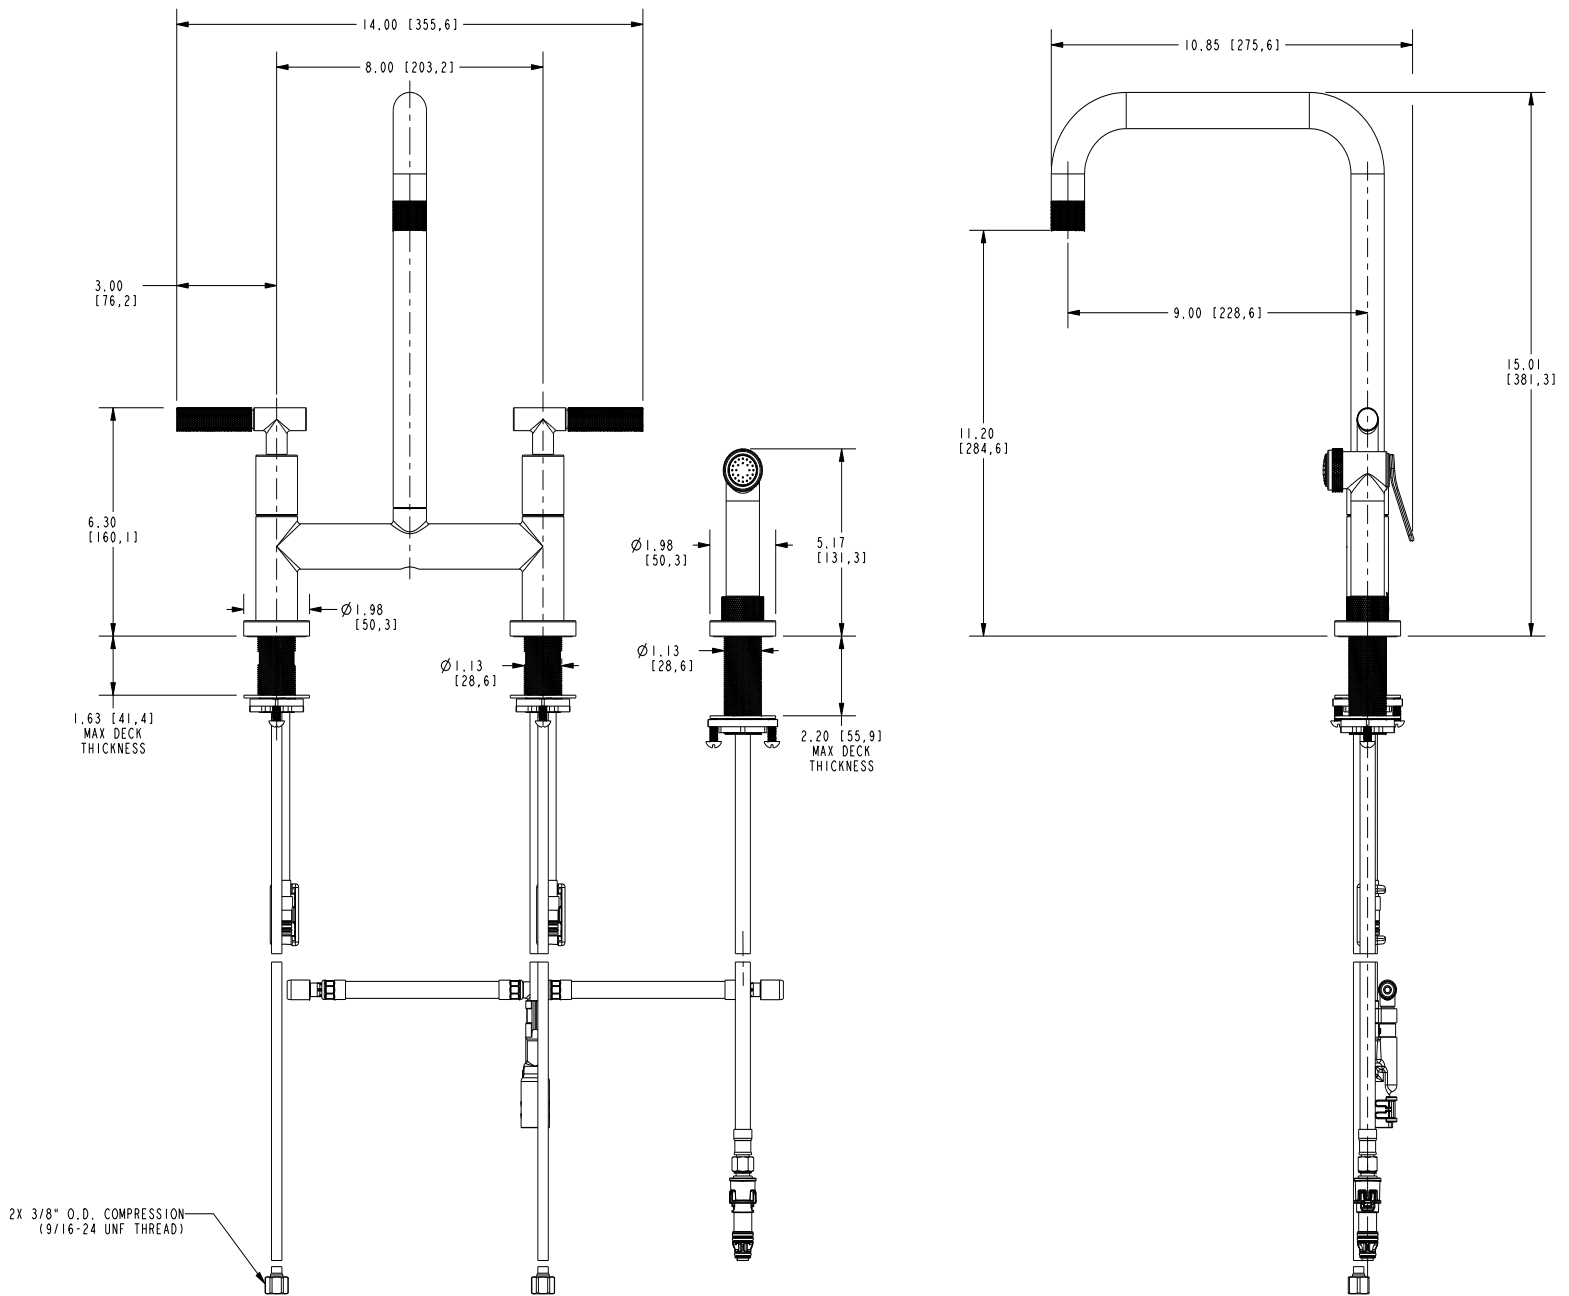

Features

- Solid brass construction
- Fully integrated brass valve bodies
- Quarter-turn washerless ceramic disc valve cartridges
- Swivel spout assembly
- Solid brass pull-out sidespray assembly
- 11.20" (28.4 cm) spout height at outlet
- 9.00" (22.9 cm) spout reach (c-c)
- For 8.00" (20.3 cm) centers
- ADA Compliant (Handles Only)
- 1.8 GPM (6.8 LPM) Max

Product Specification Add "Color / Finish" suffix to Model number, below.

The Bridge Style Kitchen Faucet shall be made of solid brass construction. Faucet shall incorporate a swivel spout assembly with internal side-spray diverter assembly and feature fully integrated brass valve bodies with quarter-turn washerless ceramic disc valve cartridges. Faucet shall have a 1.8 gallons (6.8 liters) per minute maximum flow rate. Product shall be for 8.00" (20.3 cm) centers. Product shall incorporate a 11.20" (28.4 cm) spout height at outlet and a 9.00" (22.7 cm) spout reach (c-c). Faucet shall incorporate lever handles. Bridge-Style Kitchen Faucet with Sidespray shall be Newport Brass Model 3360-5413/____.

3360-5413

PRODUCT DIMENSIONS *(Units are in inches)*

Product Dimensions are provided for reference only. For specific product installation guidelines, please reference the Installation Instructions of the product being installed.