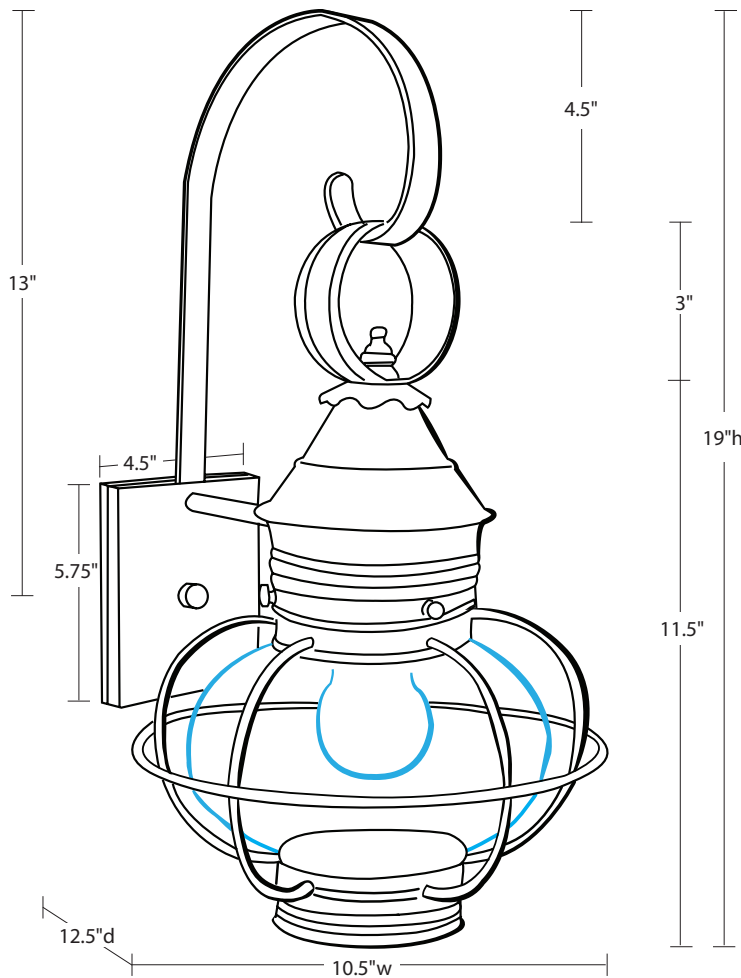

## 2531

Onion Collection  
Wall Sconce

### Dimensions

Width: 10.5"

Depth: 12.5"

Height: 19"

Mounting Height: 13"

Mounting Area: 4.5" x 5.75"

### Socket Option

(MED) Medium Base; 75 watt max

 **Listed**

Suitable for wet locations