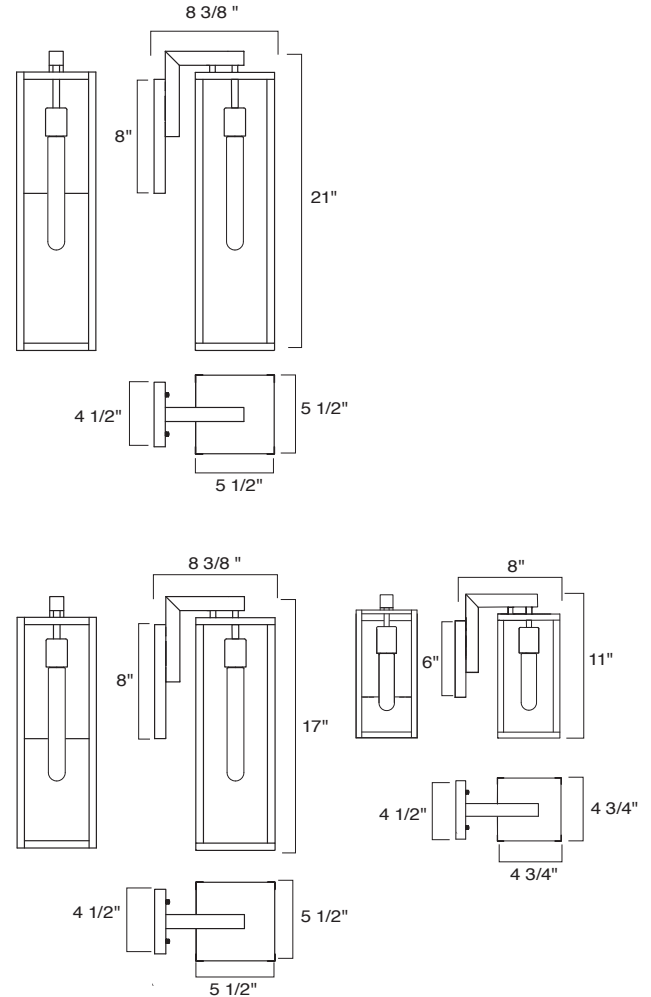

Norwell Lighting

Product Name **Capture**
 Model Number **1185, 1186, 1187**
 Project Name _____
 Fixture Type _____ Quantity _____

Capture Small
1185-MB-CL
Matte Black (MB)
Clear Glass (CL)

Capture Medium
1186-MB-CL
Matte Black (MB)
Clear Glass (CL)

Capture Large
1187-MB-CL
Matte Black (MB)
Clear Glass (CL)

INC

| Product Name / Model / Dimensions | | | | Finish Options | Glass | Lamping Options |
|--|--------|--------|------------|-------------------------------------|-------------------------------------|---|
| Capture Small Scence - 1185 Capture Medium Scence - 1186 Capture Large Scence - 1187 | | | | Standard Matte Black (MB) | Standard Clear Glass (CL) | Standard Incandescent (IN) (1) 75 Watt Edison T10 Recommended |
| Series | Height | Width | Projection | | | |
| 1185 | 11" | 4 3/4" | 8" | | | |
| 1186 | 17" | 5 1/2" | 8 3/8" | | | |
| 1187 | 21" | 5 1/2" | 8 3/8" | | | |
| 1185 Backplate 6" H x 4.5" W 1186 and 1187 Backplate 8" H x 4.5" W | | | | | | |