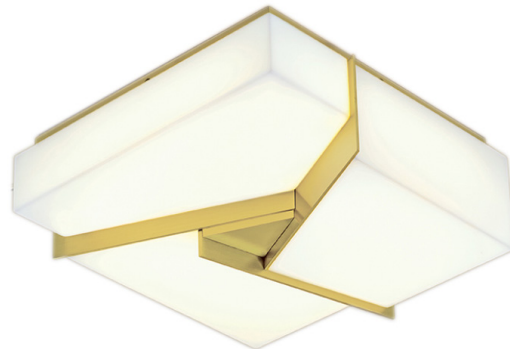

Cadeau
5396

Project Name _____

Fixture Type _____

Quantity _____

Norwell | Lighting

I L E X

Custom Metalcraft

5396

Cadeau
5396-MB-MA

Cadeau
5396-SB-MA

LED

Product Name / Model / Dimensions			Finish Options	Diffuser Options	Lamping Options
Cadeau - 5396			Standard Satin Brass / SB Matte Black / MB	Standard Matte Opal Acrylic / MA	Standard LED / LED 1522lm, 3000K 90 CRI, 20 Watt; 120 - 277v, Triac Dimmable
Width	Length	Depth from Ceiling			
12.75"	12.375"	4.75"			