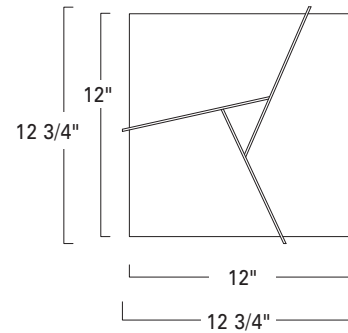

Cadeau
5396-MB-MA

Cadeau
5396-SB-MA

LED

Product Name / Model / Dimensions			Finish Options	Diffuser Options	Lamping Options
Cadeau - 5396			Standard Satin Brass / SB Matte Black / MB	Standard Matte Opal Acrylic / MA	Standard LED / LED 1522lm, 3000K 90 CRI, 20 Watt; 120 - 277v, Triac Dimmable
Width	Length	Depth from Ceiling			
12.75"	12.375"	4.75"			