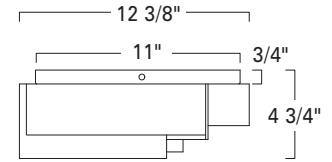

Cadeau
5396-MB-MA

Cadeau
5396-SB-MA

LED

Product Name / Model / Dimensions			Finish Options	Diffuser Options	Lamping Options
Cadeau - 5396			Standard Satin Brass / SB Matte Black / MB	Standard Matte Opal Acrylic / MA	Standard LED / LED 1522lm, 3000K 90 CRI, 20 Watt; 120 - 277v, Triac Dimmable
Width	Length	Depth from Ceiling			
12.75"	12.375"	4.75"			