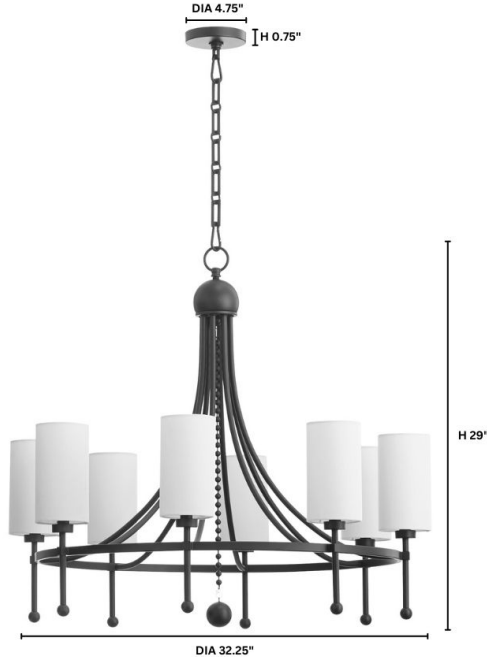

## LEE BOULEVARD

664-8-59

LEE BLVD 8 Light BEAD Chandelier - Matte Black

Project: \_\_\_\_\_  
 Location: \_\_\_\_\_  
 Fixture Type: \_\_\_\_\_  
 Catalog #: \_\_\_\_\_

DETAILS	
FINISH:	Matte Black
MATERIAL:	Steel
DIFFUSER MATERIAL:	White Linen Shade
LOCATION:	Damp Listed

DIMENSIONS	
HEIGHT:	29.00"
DIAMETER:	32.25"
SHADE:	
HEIGHT:	7.25"
DIAMETER:	4.00"

LIGHT SOURCE	
NUMBER OF SOCKETS:	8 Light
SOCKET BASE:	Candelabra Base Lamp
WATTAGE:	60 Watt

MOUNTING	
CANOPY:	H 0.75" x Dia 4.75"
CHAIN LENGTH:	8'
CHAIN FINISH:	Matte Black
CORD LENGTH:	10'
CORD COLOR:	Black

SHIPPING	
HEIGHT:	24.75"
LENGTH:	32.50"
WIDTH:	32.50"
WEIGHT:	

ADDITIONAL FEATURES: Rectangle Hinge Chain

### PRODUCT DETAILS:

Nestled on four acres in the center of Kansas City, the Lee Boulevard home offers a feeling set apart from the city, which inspires Tamara Day to design this collection. A traditional design with a touch of contemporary through spherical details reflects the Lee Boulevard home's little slice of countryside amidst a sprawling cityscape. Modern beaded elements and classic white linen shades offer transitional comfort with a luxurious impression. Two chandelier designs, linear pendants, wall mounts, and vanities come in options of matte black or aged brass finishes. Include the Lee Boulevard 5 or 8 light bead chandelier in your next home design.