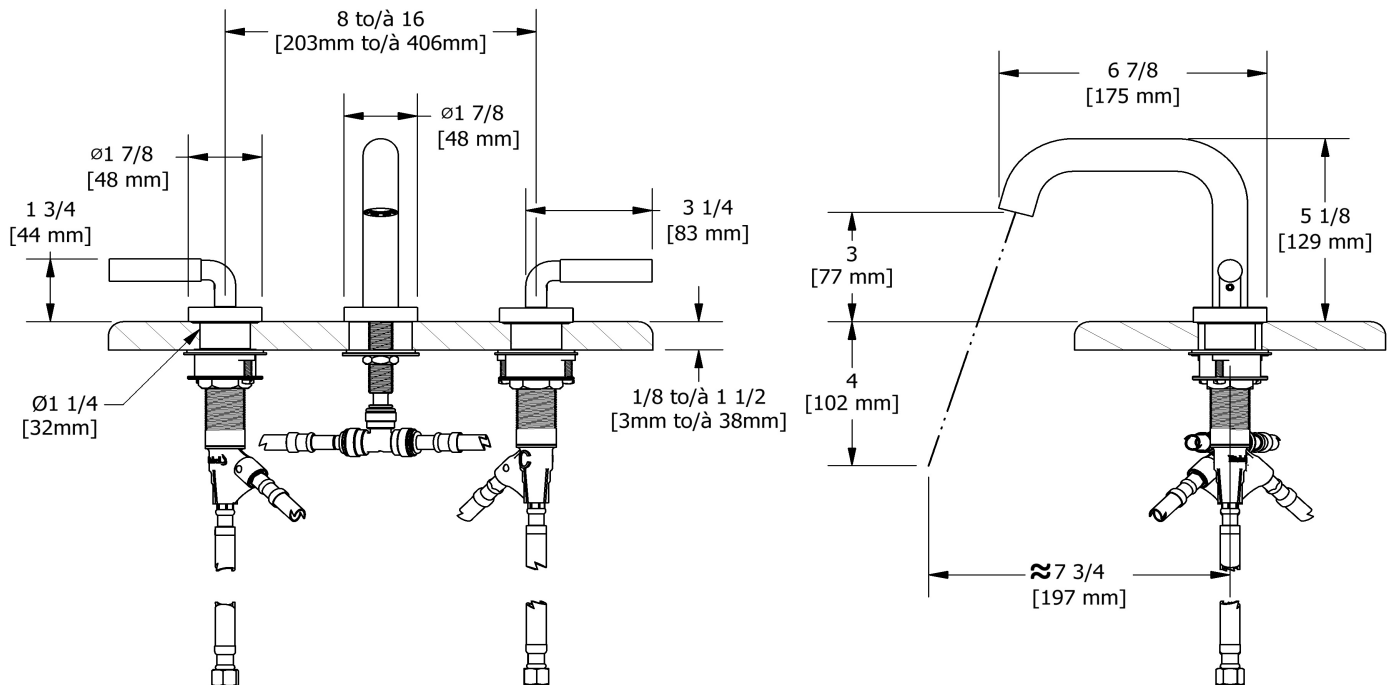

Sizes, models and finishes may differ from those presented.

Warranty

This **Riobel Inc.** product you have purchased carries a Limited Lifetime Warranty on the chrome, PVD finish, blacks and all working parts and is guaranteed from the initial purchase date against all manufacturing defects. All other finishes, including plastic components, are guaranteed for one year. All electric and/or electronic parts are covered by a 5-year limited warranty.

Customer Service

Ontario, West Canada : 888-287-5354 Quebec, Maritimes, United States : 866-473-8442