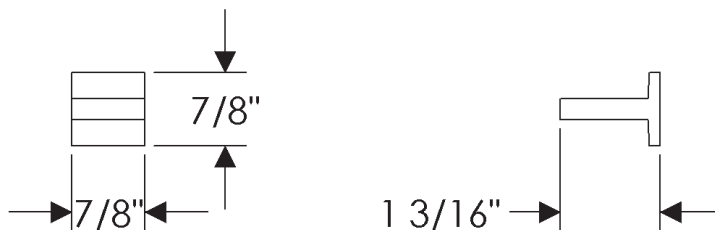

## Ted Boerner Collection

CK20115  
Tab Cabinet Pull, Square  
7/8"