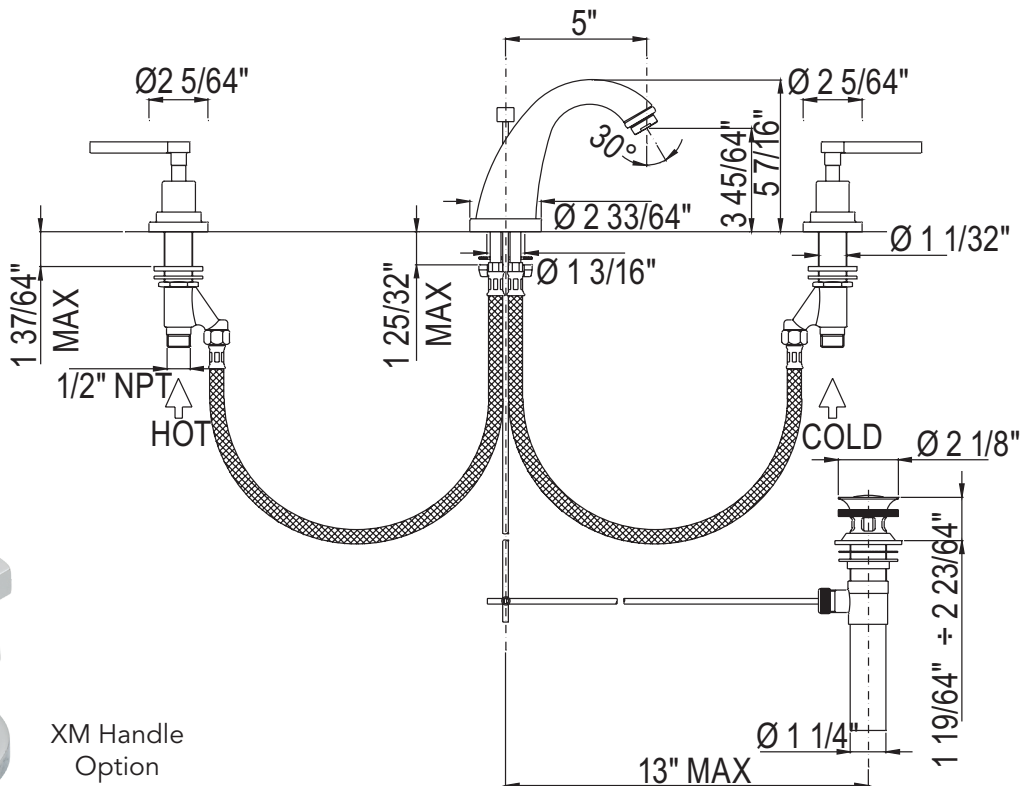

XM Handle
Option