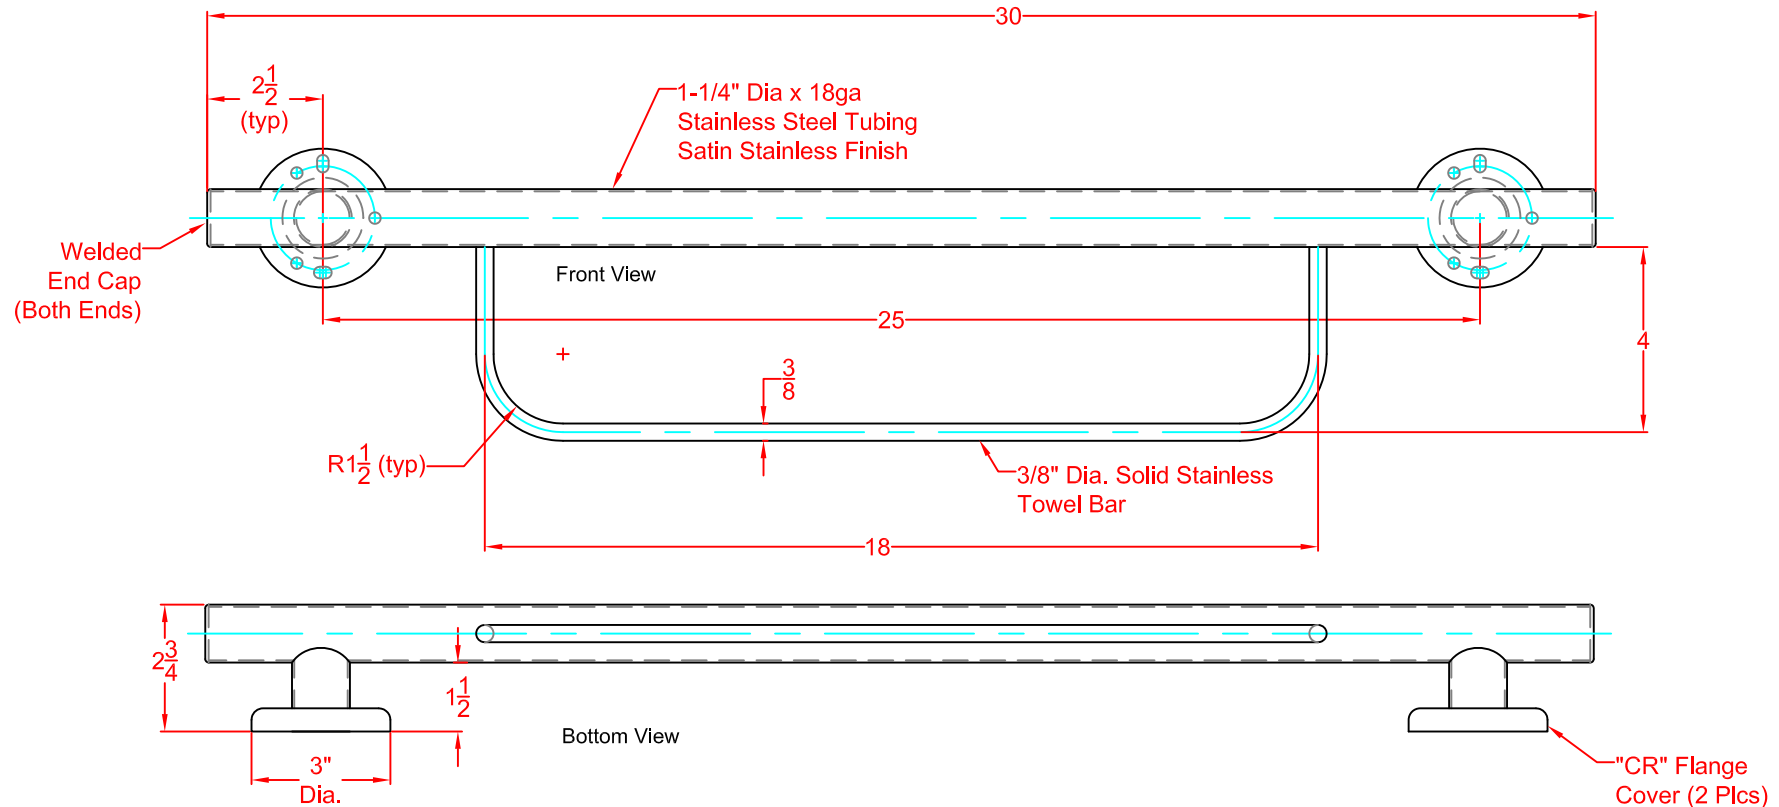

30" Grab Bar w/Both Ends Straight

(Satin Stainless Finish)

Customer:

Customer Part #

05-21-2012

Material: 1-1/4" Dia. x 18ga. Type 304 S.S.

Finish: Satin Stainless Finish

Flanges: 14ga. Stainless Steel 3" Dia.

Towel Bar: 3/8" Dia. Solid Stainless Rod

This drawing and the information contained herein is proprietary to Seachrome Corp. and shall not be reproduced, copied or disclosed in whole, or part, or used for manufacturing or for any other purpose without the written permission of Seachrome Corporation.