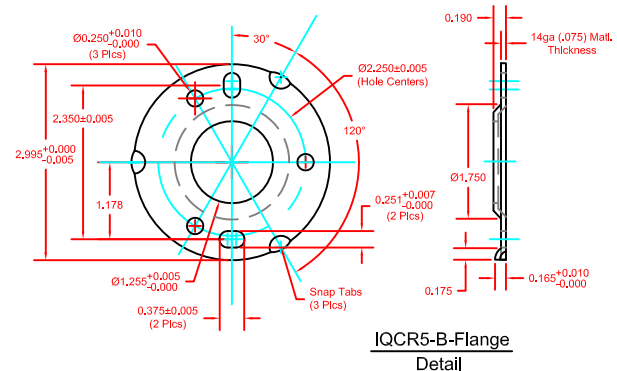

30" Grab Bar w/Both Ends Straight

(Satin Stainless Finish)

Customer:

Customer Part #

05-21-2012

Material: 1-1/4" Dia. x 18ga. Type 304 S.S.

Finish: Satin Stainless Finish

Flanges: 14ga. Stainless Steel 3" Dia.

Towel Bar: 3/8" Dia. Solid Stainless Rod

This drawing and the information contained herein is proprietary to Seachrome Corp. and shall not be reproduced, copied or disclosed in whole, or part, or used for manufacturing or for any other purpose without the written permission of Seachrome Corporation.