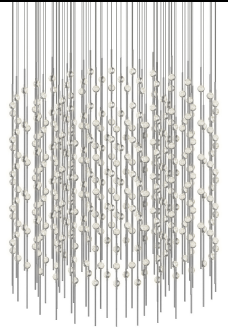

Project:

Constellation 48" Centaurus Cylinder LED Chandelier (2700K) Spec Sheet

SKU: 2172.13C-27 Learn more at:
<https://sonnemanlight.com/constellation-centaurus-led-chandelier>

Description: Vertically suspended linear strands of silver or brass rods support multiple luminous hubs of dazzling radiance. Arranged in tiered or cylindrical volumes, the Centaurus chandeliers provide a spectacular, exciting, and dramatically luxurious presence to a modern or transitional environment.

Type #:

Dimensions

Height: 47"
Diameter: 48"
Shape: Cylinder

Electrical Specs

Bulb(s) Included?: Yes
Bulb 1 Type: Integral LED
Bulb Quantity: 390
Input Voltage: 100-277VAC
Wattage: 780
Initial Lumens: 77000
Delivered Lumens: 54500
Color Temperature: 2700K
CRI: 90
Power Supply Type: Driver
Power Supply Quantity: 3
Power Supply Location: Canopy
Dimming Type: TRIAC/ELV/0-10V

Installation

Installation: Licensed electrician required, multi-step installation

Sloped Ceiling Compatible?: Not Compatible
Installation Orientation: Vertical
Cord Length: 10' Adjustable Cord

Minimum Hanging Height: 49"
Maximum Hanging Height: 167"

Shade

Lens Type: Clear, Faceted, Acrylic Lens
Shade 1 Material: Acrylic

General Listings

Certification: C-ETL-US
Color/Finish: Satin Nickel (.13)
Dark Sky Friendly: N

Available Finishes

Available Finishes: Satin Nickel w/Clear Faceted Acrylic Lens, Satin Nickel w/White Optical Acrylic Lens, Satin Brass w/Clear Faceted Acrylic, Satin Brass w/White Optical Acrylic