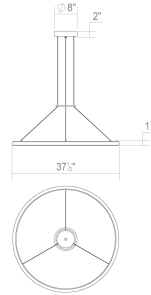

## Dimensions

Height: 1.5  
Diameter: 37.5  
Size: 36"