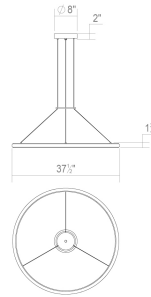

Project:

Luna 36" Round LED Pendant Spec Sheet

SKU: 2233.16 Learn more at:
<https://sonnemanlight.com/luna-round-led-pendant>

Description: Luna's soft round profile sweeps circumferentially into a smooth composition of interior and exterior illumination. Suspended delicately from minimal cables, Luna rings in several sizes can be composed in an intersecting array across a larger space or placed singly to render light with a dramatic minimal presence.

Type #:

Dimensions

Height: 1.5
Diameter: 37.5
Size: 36"

Electrical Specs

Bulb(s) Included?: Yes
Bulb 1 Type: Integral LED
Bulb Quantity: 2
Input Voltage: 120-277VAC
Wattage: 60
Initial Lumens: 6670
Delivered Lumens: 4550
Color Temperature: 3000K
CRI: 90
Power Supply Type: Driver
Power Supply Quantity: 2
Power Supply Location: Canopy
Dimming Type: TRIAC/ELV/
0-10V

Installation

Installation: Licensed electrician required
Sloped Ceiling Compatible?: Not Compatible
Cord Length: 20' Adjustable Cord/Cable
Minimum Hanging Height: 22
Maximum Hanging Height: 241.5

Shade

Shade 1 Material: Acrylic
Shade 2 Color: White