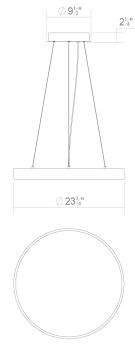

Project:

Pi 24" Round LED Pendant (3500K) Spec Sheet

SKU: 3744.03-35 Learn more at:
<https://sonnemanlight.com/pi-led-pendant>

Description: With the essence of a circle, Pi projects radiant LED illumination . It is impossible to improve upon the simplicity of solid geometry. Suspended or [Surface Mounted](#) in four sizes, the architectural presence of pi punctuates the less is more idiom of Mies.

Type #:

Dimensions

Height: 2.25
Diameter: 23.75
Size: 24"

Electrical Specs

Bulb(s) Included?: Yes
Bulb 1 Type: Integral LED
Bulb Quantity: 1
Input Voltage: 120-277VAC
Wattage: 53
Initial Lumens: 7000
Delivered Lumens: 4780
Color Temperature: 3500K
CRI: 90
Power Supply Type: Driver
Power Supply Quantity: 1
Power Supply Location: Canopy
Dimming Type: TRIAC/ELV/0-10V

Installation

Installation: Licensed electrician required
Sloped Ceiling Compatible?: Not Compatible
Cord Length: 20' Adjustable Cord/Cable
Minimum Hanging Height: 14
Maximum Hanging Height: 242

Shade

Shade 1 Material: Metal
Shade 2 Material: Acrylic
Shade 2 Color: Optical