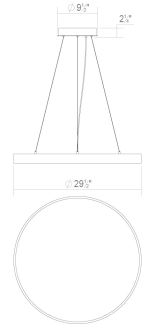

Project:

Pi 30" Round LED Pendant (3500K) Spec Sheet

SKU: 3745.16-35 Learn more at:
<https://sonnemanlight.com/pi-led-pendant>

Description: With the essence of a circle, Pi projects radiant LED illumination . It is impossible to improve upon the simplicity of solid geometry. Suspended or [Surface Mounted](#) in four sizes, the architectural presence of pi punctuates the less is more idiom of Mies.

Type #:

Dimensions

Height: 2.25
Diameter: 29.5
Size: 30"

Electrical Specs

Bulb(s) Included?: Yes
Bulb 1 Type: Integral LED
Bulb Quantity: 1
Input Voltage: 120-277VAC
Wattage: 72
Initial Lumens: 9700
Delivered Lumens: 6600
Color Temperature: 3500K
CRI: 90
Power Supply Type: Driver
Power Supply Quantity: 1
Power Supply Location: Canopy
Dimming Type: TRIAC/ELV/0-10V

Installation

Installation: Licensed electrician required
Cord Length: 20' Adjustable Cord/Cable
Minimum Hanging Height: 16
Maximum Hanging Height: 242

Shade

Shade 1 Material: Metal
Shade 2 Material: Acrylic
Shade 2 Color: Optical