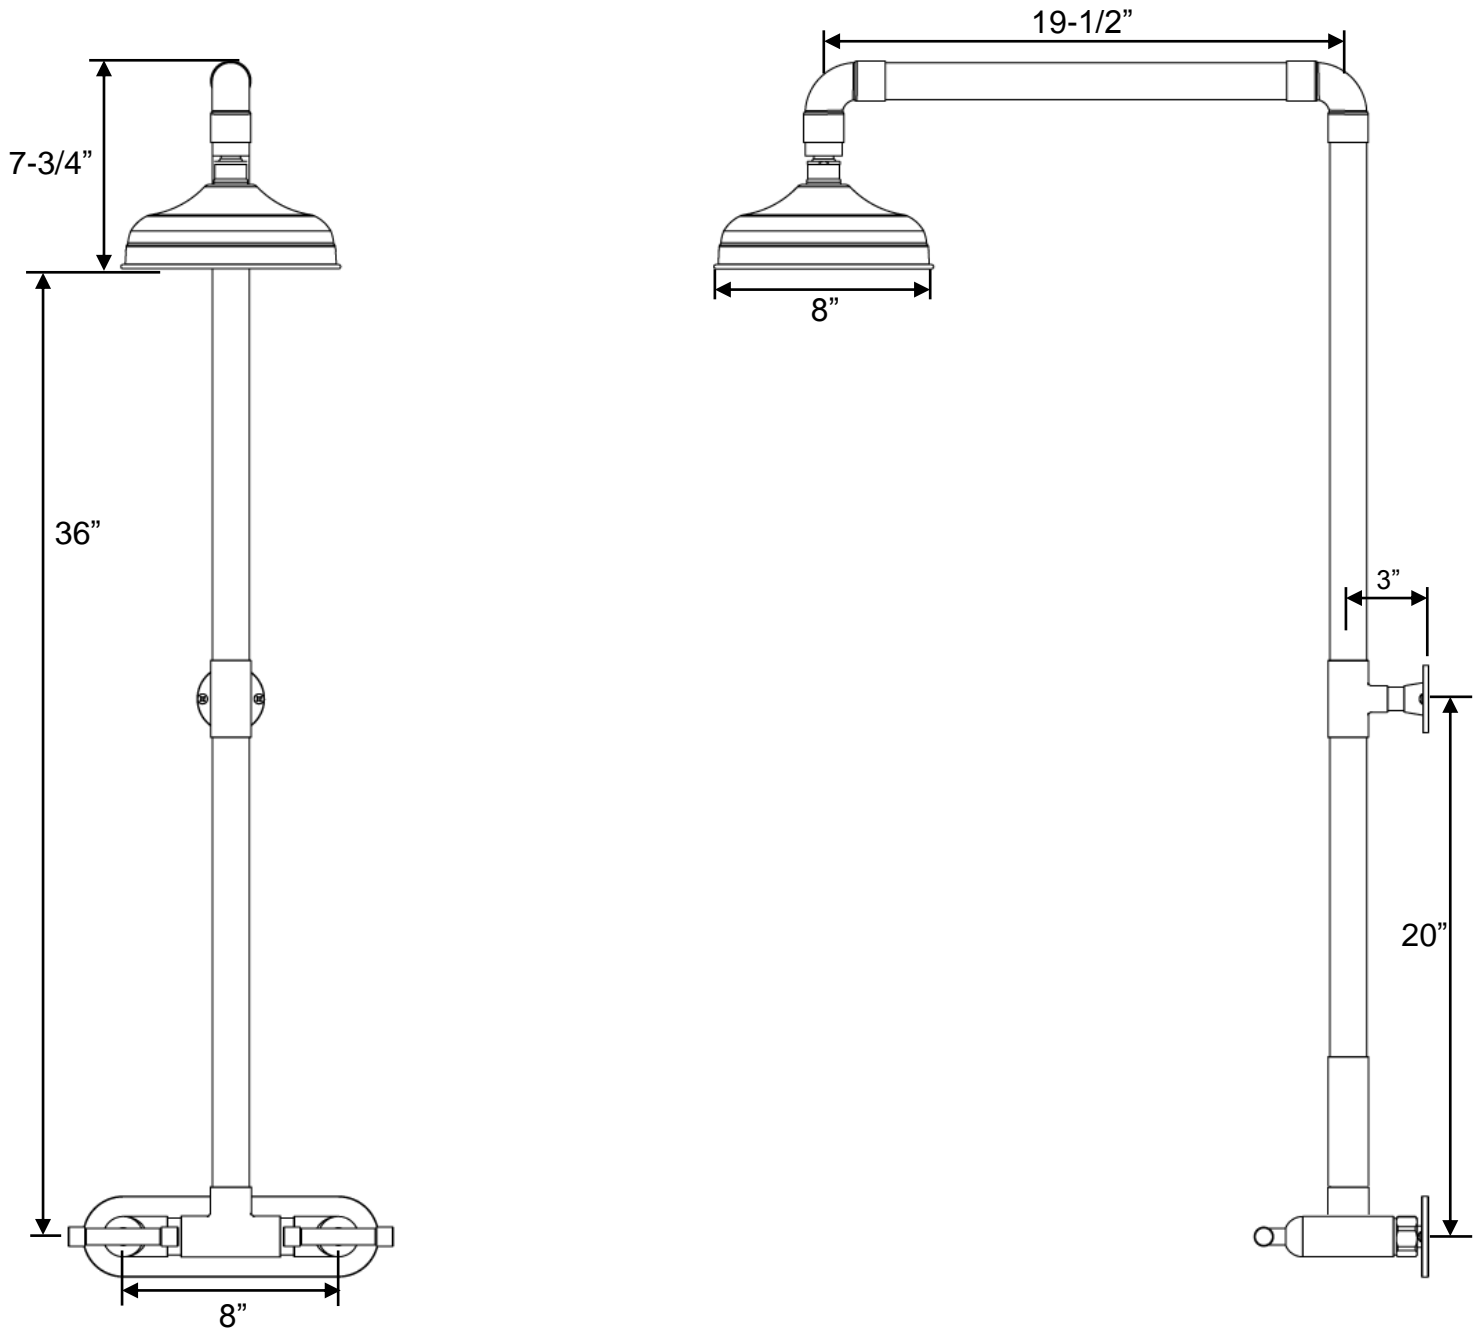

PRODUCT SPECIFICATIONS

Waterbridge Exposed Shower WB-SHW-840

Feb 2018

- Dimensions apply to systems produced after Jan. 1st, 2018
- Custom dimensions and finishes available

Connection	1/2" copper
GPM	2.0