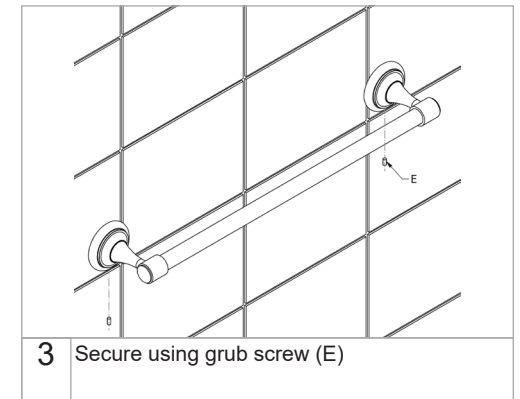

SAMUEL HEATH

Product Data Sheet

N9551 Single Towel Rail with Brass Rail

N9561 Single Towel Rail with Ceramic Rail

N9551, N9551-A, N9551-B

N9561-A, N9561-B

SAMUEL HEATH

Product Data Sheet

N9551 Single Towel Rail with Brass Rail

N9561 Single Towel Rail with Ceramic Rail

N9551, N9551-A, N9551-B

N9561-A, N9561-B

SAFETY NOTE

Prior to drilling into walls: Check there are no hidden electrical wires, cables or water supply pipes with the aid of an electronic detector.