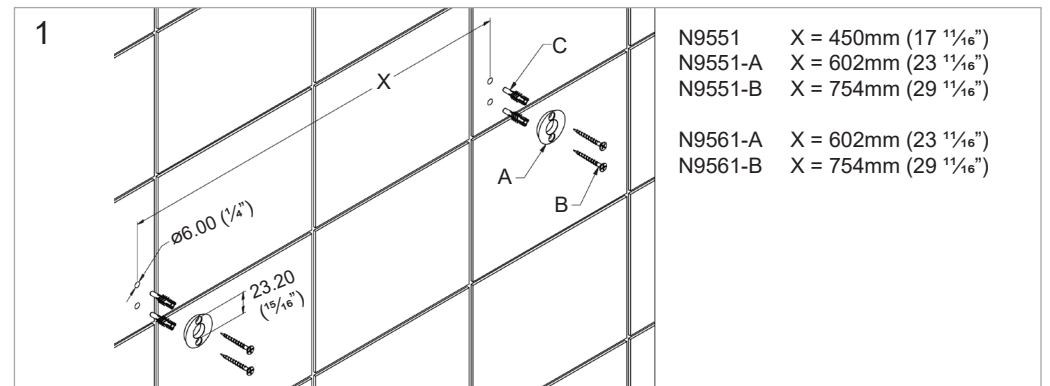

SAMUEL HEATH

Product Data Sheet

N9551 Single Towel Rail with Brass Rail

N9561 Single Towel Rail with Ceramic Rail

N9551, N9551-A, N9551-B

N9561-A, N9561-B

SAMUEL HEATH

Product Data Sheet

N9551 Single Towel Rail with Brass Rail

N9561 Single Towel Rail with Ceramic Rail

N9551, N9551-A, N9551-B

N9561-A, N9561-B

SAFETY NOTE

Prior to drilling into walls: Check there are no hidden electrical wires, cables or water supply pipes with the aid of an electronic detector.