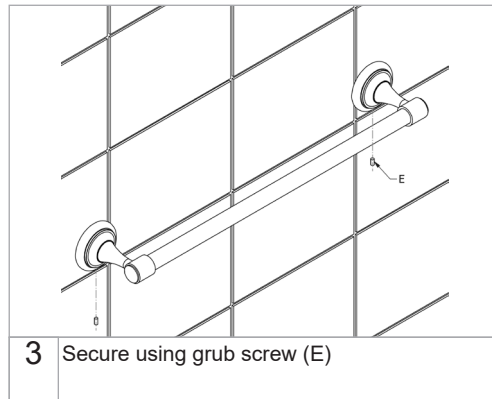

SAMUEL HEATH

Product Data Sheet

N9551 Single Towel Rail with Brass Rail

N9561 Single Towel Rail with Ceramic Rail

N9551, N9551-A, N9551-B

N9561-A, N9561-B

SAMUEL HEATH

Product Data Sheet

N9551 Single Towel Rail with Brass Rail

N9561 Single Towel Rail with Ceramic Rail

N9551, N9551-A, N9551-B

N9561-A, N9561-B

SAFETY NOTE

Prior to drilling into walls: Check there are no hidden electrical wires, cables or water supply pipes with the aid of an electronic detector.