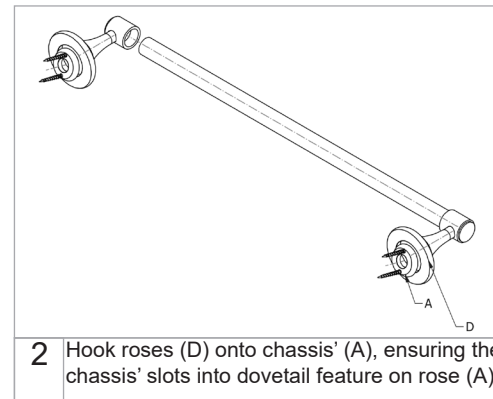

SAMUEL HEATH

Product Data Sheet

N9551 Single Towel Rail with Brass Rail

N9561 Single Towel Rail with Ceramic Rail

N9551, N9551-A, N9551-B

N9561-A, N9561-B

SAMUEL HEATH

Product Data Sheet

N9551 Single Towel Rail with Brass Rail

N9561 Single Towel Rail with Ceramic Rail

N9551, N9551-A, N9551-B

N9561-A, N9561-B

SAFETY NOTE

Prior to drilling into walls: Check there are no hidden electrical wires, cables or water supply pipes with the aid of an electronic detector.