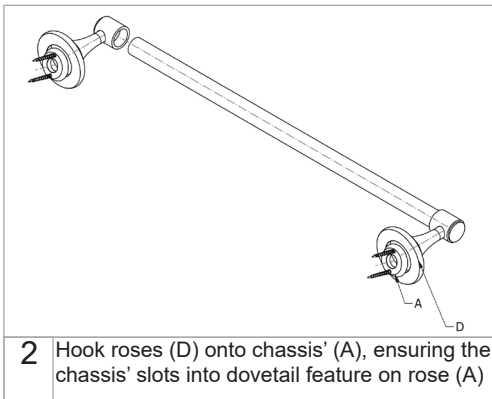

SAMUEL HEATH

Product Data Sheet

N9551 Single Towel Rail with Brass Rail

N9561 Single Towel Rail with Ceramic Rail

N9551, N9551-A, N9551-B

N9561-A, N9561-B

SAMUEL HEATH

Product Data Sheet

N9551 Single Towel Rail with Brass Rail

N9561 Single Towel Rail with Ceramic Rail

N9551, N9551-A, N9551-B

N9561-A, N9561-B

SAFETY NOTE

Prior to drilling into walls: Check there are no hidden electrical wires, cables or water supply pipes with the aid of an electronic detector.