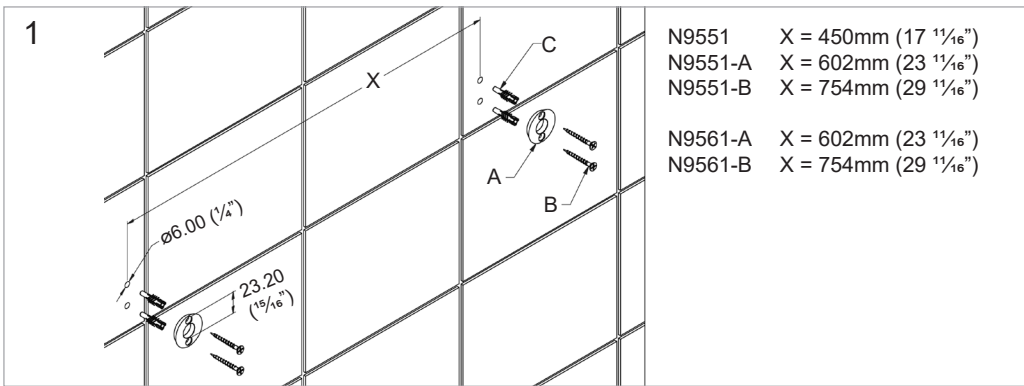

SAMUEL HEATH

Product Data Sheet

N9551 Single Towel Rail with Brass Rail

N9561 Single Towel Rail with Ceramic Rail

N9551, N9551-A, N9551-B

N9561-A, N9561-B

SAMUEL HEATH

Product Data Sheet

N9551 Single Towel Rail with Brass Rail

N9561 Single Towel Rail with Ceramic Rail

N9551, N9551-A, N9551-B

N9561-A, N9561-B

SAFETY NOTE

Prior to drilling into walls: Check there are no hidden electrical wires, cables or water supply pipes with the aid of an electronic detector.