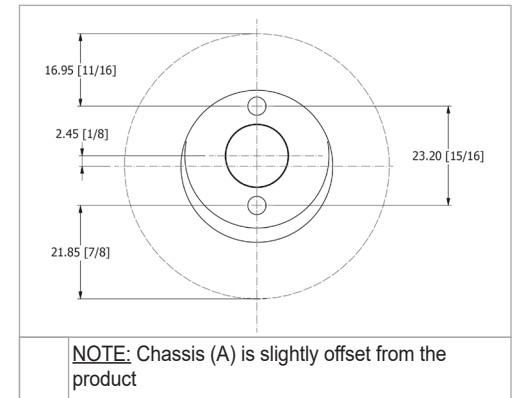

US Customer Service
Federal I.D. No. 58-1504682
www.samuel-heath.com/us

9-3619