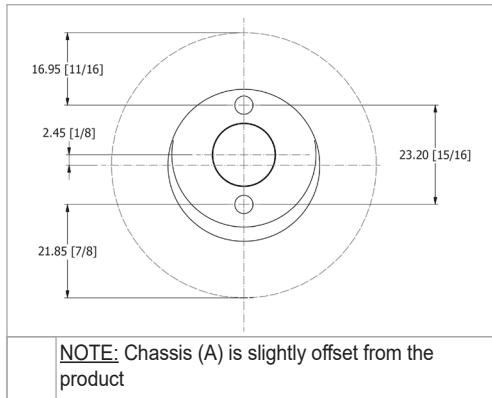

SAFETY NOTE

Prior to drilling into walls: Check there are no hidden electrical wires, cables or water supply pipes with the aid of an electronic detector.

Note: Wall plugs supplied are only suitable for solid stone / brick walls. For plasterboard walls use specialist wall plugs. *Seek advice from a specialist about the suitability of fixings to be used.*

SAMUEL HEATH
Head Office and Customer Service

Leopold Street
Birmingham
England
B12 0UJ

T: +44 (0)121 766 4200
F: +44 (0)121 772 3334

Info@samuel-heath.com
www.samuel-heath.com

US Customer Service
Federal I.D. No. 58-1504682
www.samuel-heath.com/us

9-3619

SAFETY NOTE

Prior to drilling into walls: Check there are no hidden electrical wires, cables or water supply pipes with the aid of an electronic detector.

Note: Wall plugs supplied are only suitable for solid stone / brick walls. For plasterboard walls use specialist wall plugs. *Seek advice from a specialist about the suitability of fixings to be used.*

SAMUEL HEATH
Head Office and Customer Service

Leopold Street
Birmingham
England
B12 0UJ

T: +44 (0)121 766 4200
F: +44 (0)121 772 3334

Info@samuel-heath.com
www.samuel-heath.com