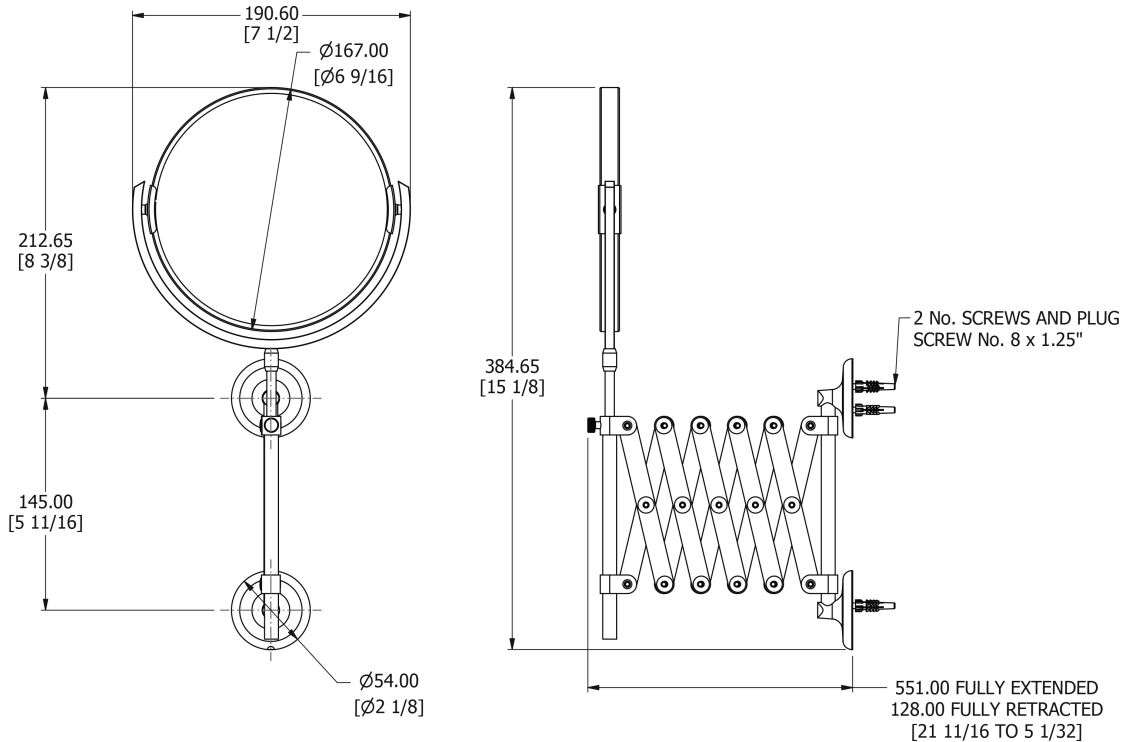

# SAMUEL HEATH

**Product Number:** L1108

**Description:** Plain / magnifying (x5) extendable mirror

## Specification Drawing