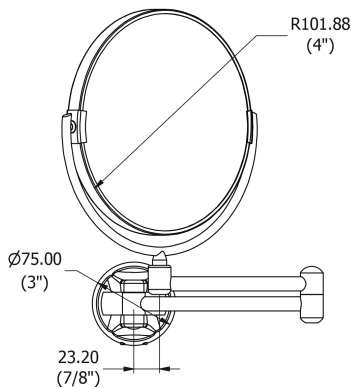

# SAMUEL HEATH

**Product Number:** L115

**Description:** Plain / magnifying (x3) pivotal mirror

## Specification Drawing