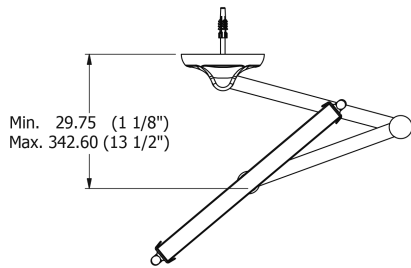

# SAMUEL HEATH

**Product Number:** L115

**Description:** Plain / magnifying (x3) pivotal mirror

## Specification Drawing