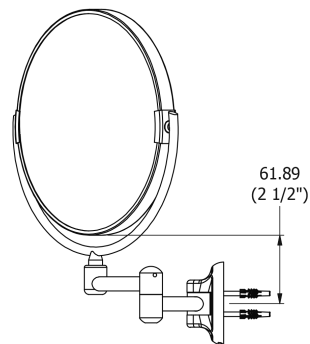

# SAMUEL HEATH

**Product Number:** L115

**Description:** Plain / magnifying (x3) pivotal mirror

## Specification Drawing