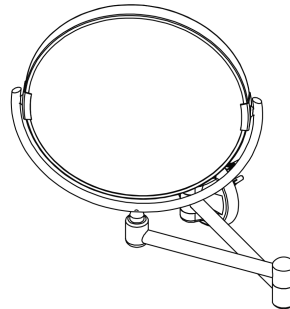

# SAMUEL HEATH

**Product Number:** L115

**Description:** Plain / magnifying (x3) pivotal mirror

## Specification Drawing