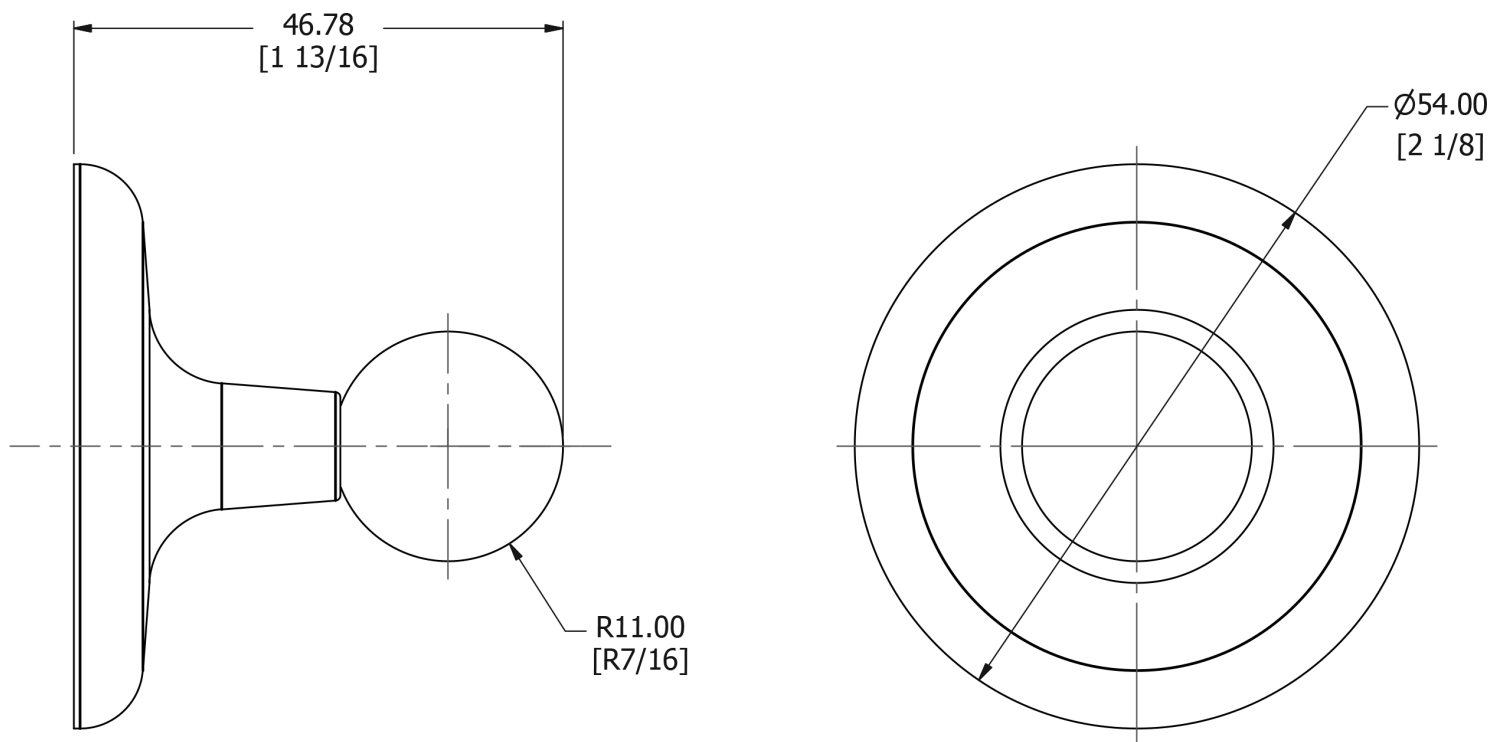

Specification Drawing

UK Customer Service

Leopold Street
Birmingham
B12 0UJ
Tel: +44 121 766 4200
Email: info@samuel-heath.com

US Customer Service

Federal I.D. No. 58-1504682
Email: usa@samuel-heath.com

Specification Enquiries

Design Centre Chelsea Harbour
1st Floor, North Dome, London
SW10 0XE
Tel: 020 7352 0249
Email: showroom@samuel-heath.com

1-05/09/2019