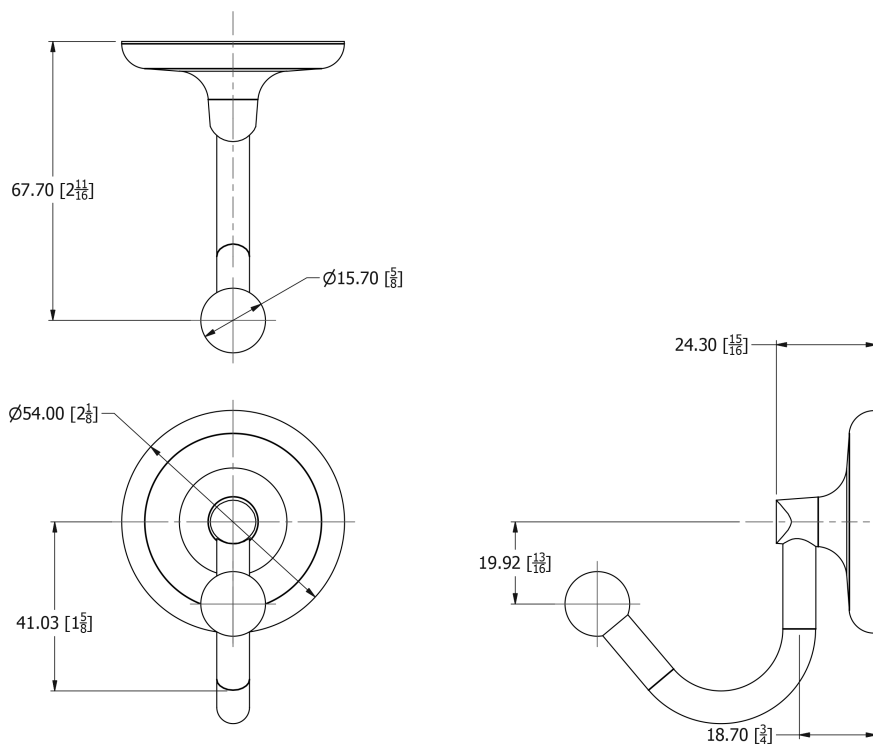

Specification Drawing

UK Customer Service

Leopold Street
Birmingham
B12 0UJ
Tel: +44 121 766 4200
Email: info@samuel-heath.com

US Customer Service

Federal I.D. No. 58-1504682
Email: usa@samuel-heath.com

Specification Enquiries

Design Centre Chelsea Harbour
1st Floor, North Dome, London
SW10 0XE
Tel: 020 7352 0249
Email: showroom@samuel-heath.com

1-05/09/2019