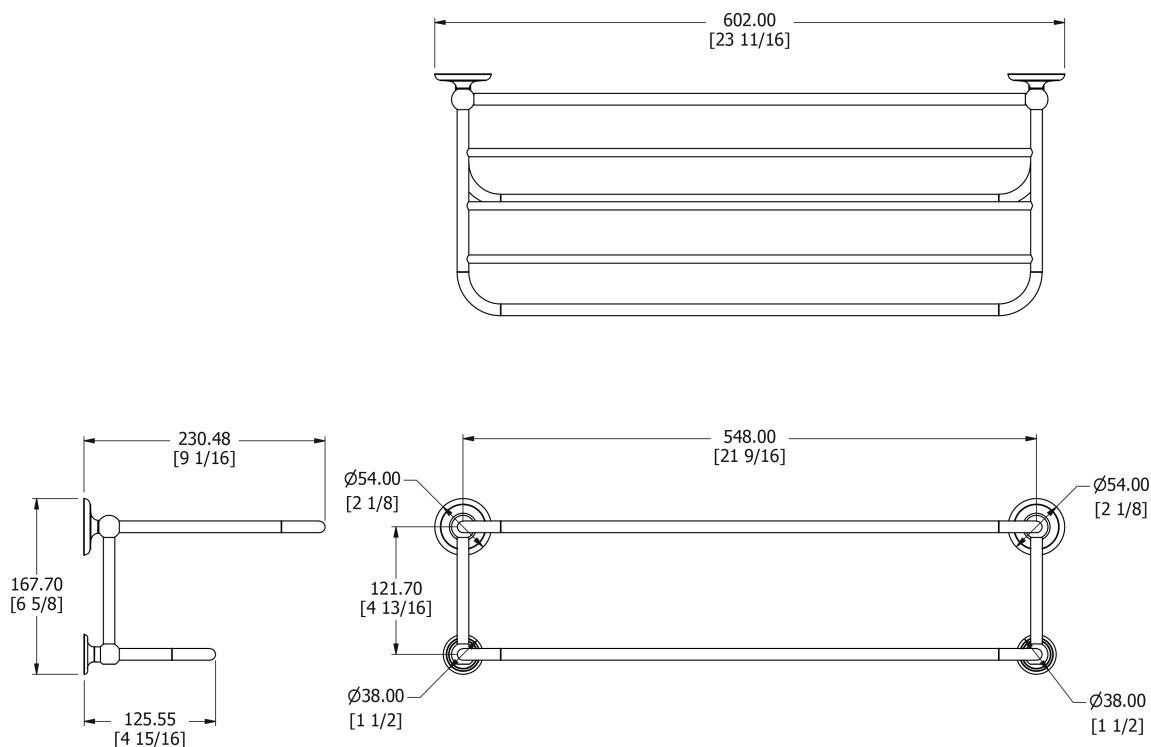

Specification Drawing

UK Customer Service

Leopold Street
Birmingham
B12 0UJ
Tel: +44 121 766 4200
Email: info@samuel-heath.com

US Customer Service

Federal I.D. No. 58-1504682
Email: usa@samuel-heath.com

Specification Enquiries

Design Centre Chelsea Harbour
1st Floor, North Dome, London
SW10 0XE
Tel: 020 7352 0249
Email: showroom@samuel-heath.com

1-05/09/2019