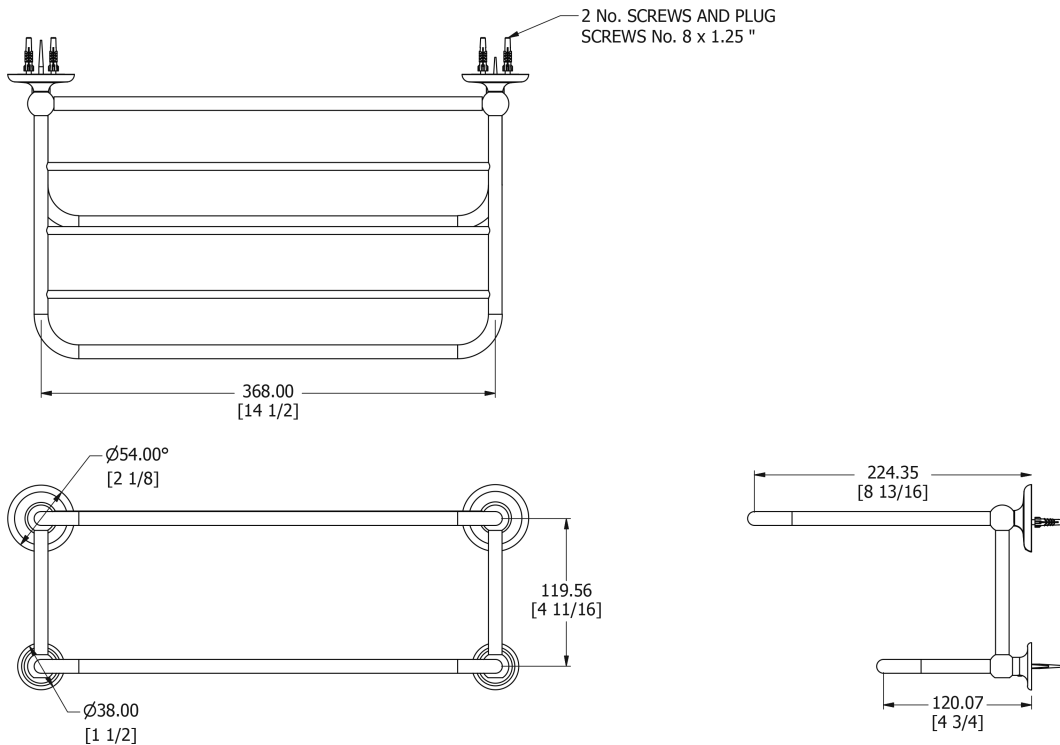

Specification Drawing

UK Customer Service

Leopold Street
Birmingham
B12 0UJ
Tel: +44 121 766 4200
Email: info@samuel-heath.com

US Customer Service

Federal I.D. No. 58-1504682
Email: usa@samuel-heath.com

Specification Enquiries

Design Centre Chelsea Harbour
1st Floor, North Dome, London
SW10 0XE
Tel: 020 7352 0249
Email: showroom@samuel-heath.com

1-05/09/2019