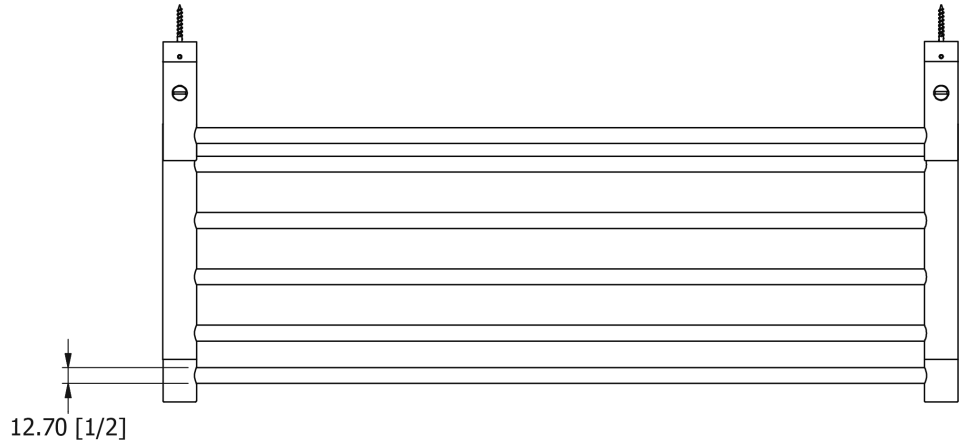

SAMUEL HEATH

Product Number: N5173-A

Description: 610mm Towel shelf

Finishes Available

Chrome Plate

Polished Nickel

Stainless Steel
Finish

City Bronze

Matt Black Chrome

Brushed Gold
Gloss

Brushed Gold Matt

Brushed Gold
Unlacquered

Specification Drawing

UK Customer Service

Leopold Street
Birmingham
B12 0UJ
Tel: +44 121 766 4200
Email: info@samuel-heath.com

US Customer Service

Federal I.D. No. 58-1504682
Email: usa@samuel-heath.com

Specification Enquiries

Design Centre Chelsea Harbour
1st Floor, North Dome, London
SW10 0XE
Tel: 020 7352 0249
Email: showroom@samuel-heath.com

1-05/09/2019