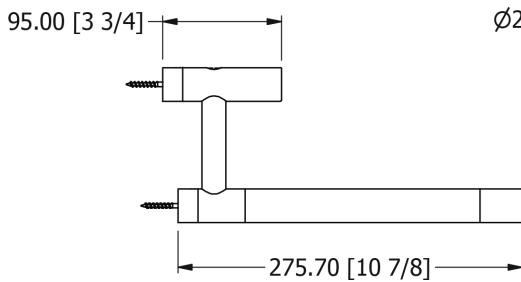

SAMUEL HEATH

Product Number: N5173-A

Description: 610mm Towel shelf

Finishes Available

Chrome Plate

Polished Nickel

Stainless Steel
Finish

City Bronze

Matt Black Chrome

Brushed Gold
Gloss

Brushed Gold Matt

Brushed Gold
Unlacquered

Specification Drawing

UK Customer Service

Leopold Street
Birmingham
B12 0UJ
Tel: +44 121 766 4200
Email: info@samuel-heath.com

US Customer Service

Federal I.D. No. 58-1504682
Email: usa@samuel-heath.com

Specification Enquiries

Design Centre Chelsea Harbour
1st Floor, North Dome, London
SW10 0XE
Tel: 020 7352 0249
Email: showroom@samuel-heath.com

1-05/09/2019