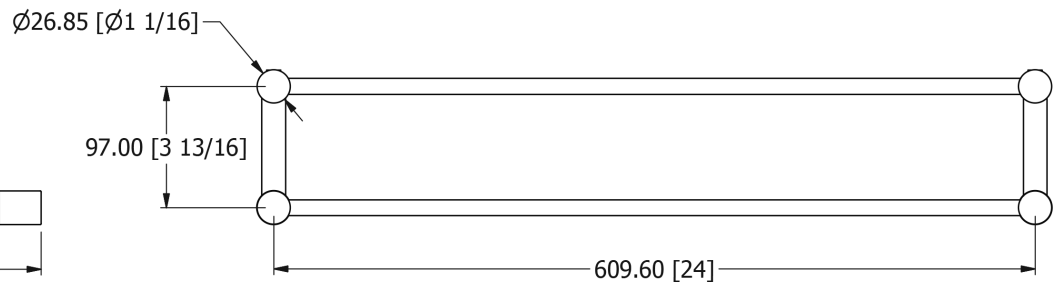

SAMUEL HEATH

Product Number: N5173-A

Description: 610mm Towel shelf

Finishes Available

Chrome Plate

Polished Nickel

Stainless Steel
Finish

City Bronze

Matt Black Chrome

Brushed Gold
Gloss

Brushed Gold Matt

Brushed Gold
Unlacquered

Specification Drawing

UK Customer Service

Leopold Street
Birmingham
B12 0UJ
Tel: +44 121 766 4200
Email: info@samuel-heath.com

US Customer Service

Federal I.D. No. 58-1504682
Email: usa@samuel-heath.com

Specification Enquiries

Design Centre Chelsea Harbour
1st Floor, North Dome, London
SW10 0XE
Tel: 020 7352 0249
Email: showroom@samuel-heath.com

1-05/09/2019