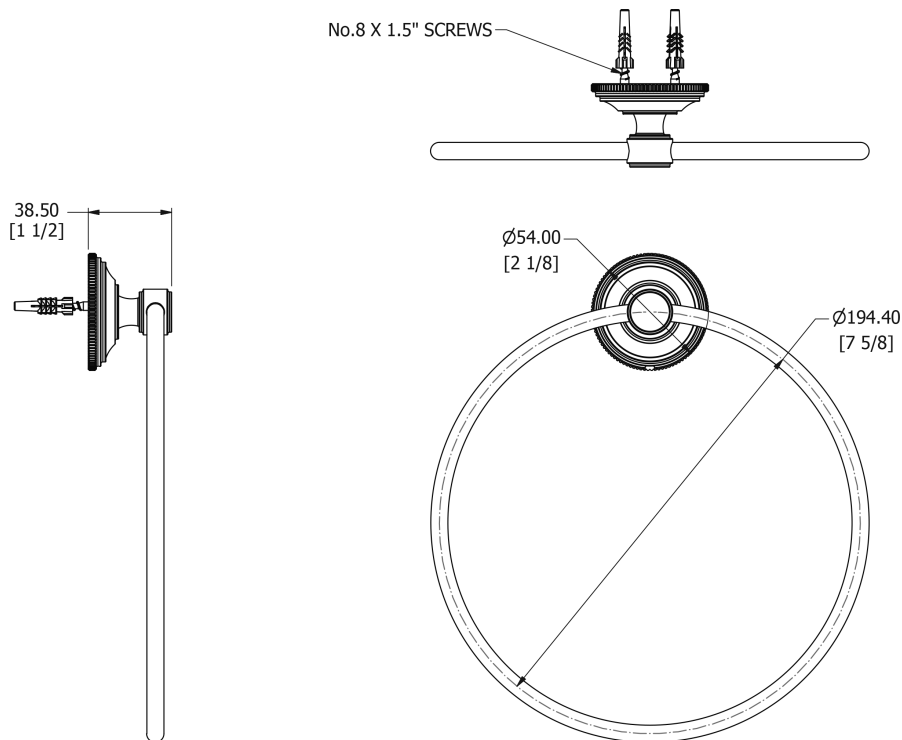

Specification Drawing

UK Customer Service

Leopold Street
Birmingham
B12 0UJ
Tel: +44 121 766 4200
Email: info@samuel-heath.com

US Customer Service

Federal I.D. No. 58-1504682
Email: usa@samuel-heath.com

Specification Enquiries

Design Centre Chelsea Harbour
1st Floor, North Dome, London
SW10 0XE
Tel: 020 7352 0249
Email: showroom@samuel-heath.com

1-05/09/2019