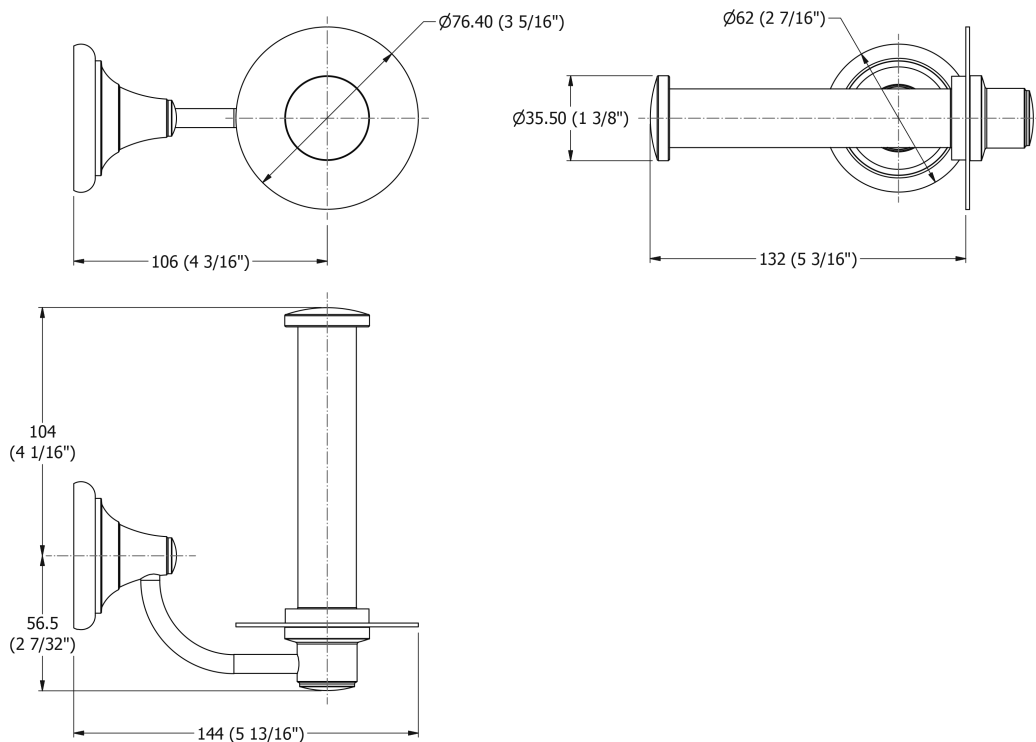

Specification Drawing

UK Customer Service

Leopold Street
Birmingham
B12 0UJ
Tel: +44 121 766 4200
Email: info@samuel-heath.com

US Customer Service

Federal I.D. No. 58-1504682
Email: usa@samuel-heath.com

Specification Enquiries

Design Centre Chelsea Harbour
1st Floor, North Dome, London
SW10 0XE
Tel: 020 7352 0249
Email: showroom@samuel-heath.com

1-05/09/2019