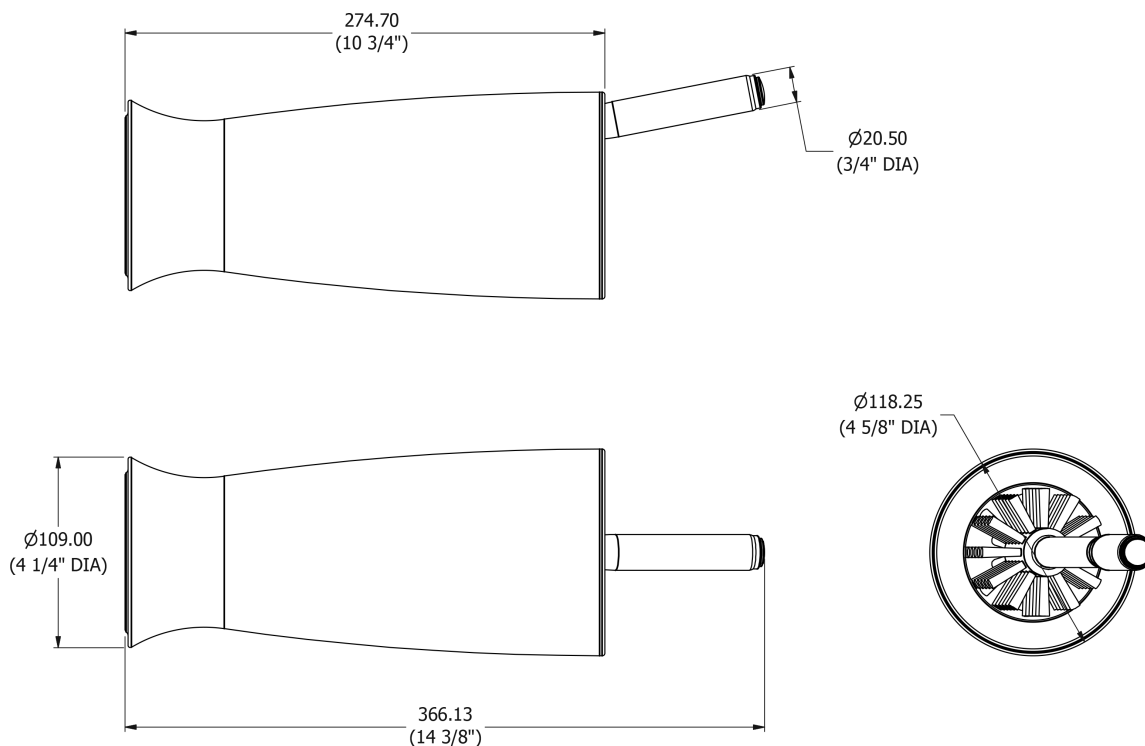

Specification Drawing

UK Customer Service

Leopold Street
Birmingham
B12 0UJ
Tel: +44 121 766 4200
Email: info@samuel-heath.com

US Customer Service

Federal I.D. No. 58-1504682
Email: usa@samuel-heath.com

Specification Enquiries

Design Centre Chelsea Harbour
1st Floor, North Dome, London
SW10 0XE
Tel: 020 7352 0249
Email: showroom@samuel-heath.com

1-05/09/2019