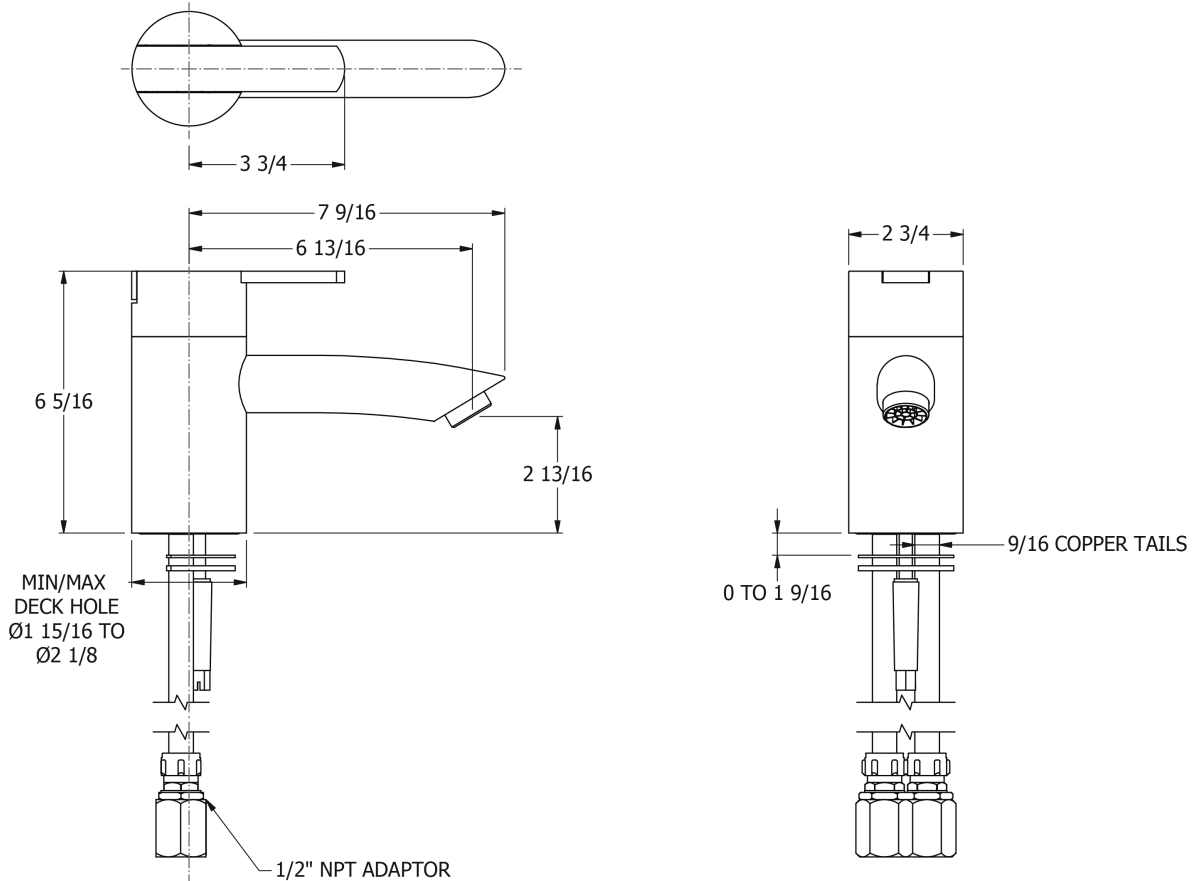

Specification Drawing

UK Customer Service

Leopold Street
Birmingham
B12 0UJ
Tel: +44 121 766 4200
Email: info@samuel-heath.com

US Customer Service

Federal I.D. No. 58-1504682
Email: usa@samuel-heath.com

Specification Enquiries

Design Centre Chelsea Harbour
1st Floor, North Dome, London
SW10 0XE
Tel: 020 7352 0249
Email: showroom@samuel-heath.com