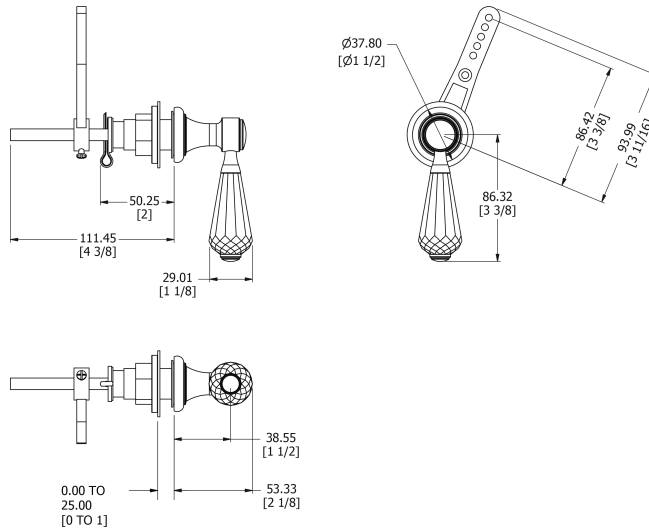

Control Options Available

Specification Drawing

UK Customer Service

Leopold Street
Birmingham
B12 0UJ
Tel: +44 121 766 4200
Email: info@samuel-heath.com

US Customer Service

Federal I.D. No. 58-1504682
Email: usa@samuel-heath.com

Specification Enquiries

Design Centre Chelsea Harbour
1st Floor, North Dome, London
SW10 0XE
Tel: 020 7352 0249
Email: showroom@samuel-heath.com