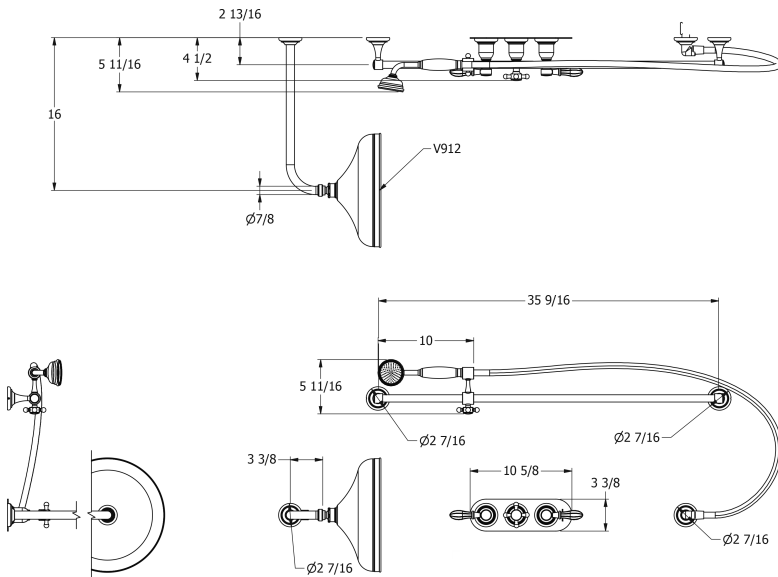

# SAMUEL HEATH

**Product Number:** V2B1AXGB12

**Description:** 1/2" Concealed thermostatic shower - 2 volume controls

## Specification Drawing