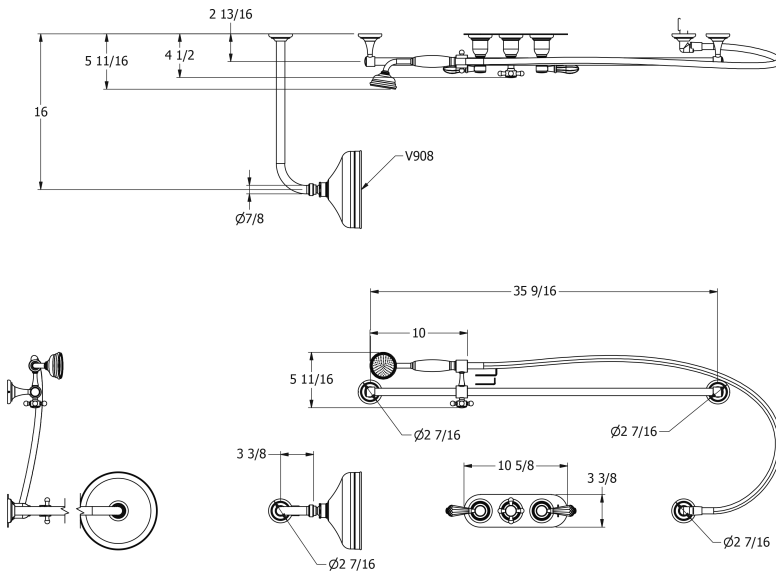

SAMUEL HEATH

Product Number: V2B1AXSB8

Description: 1/2" Concealed thermostatic shower - 2 volume controls

Finishes Available

Chrome Plate

Polished Nickel

Non Lacquered Brass

Antique Gold

Brushed Gold
Unlacquered

Specification Drawing

Kit Components

V202-TSB

V255-M

V262-A

V264-A

V270