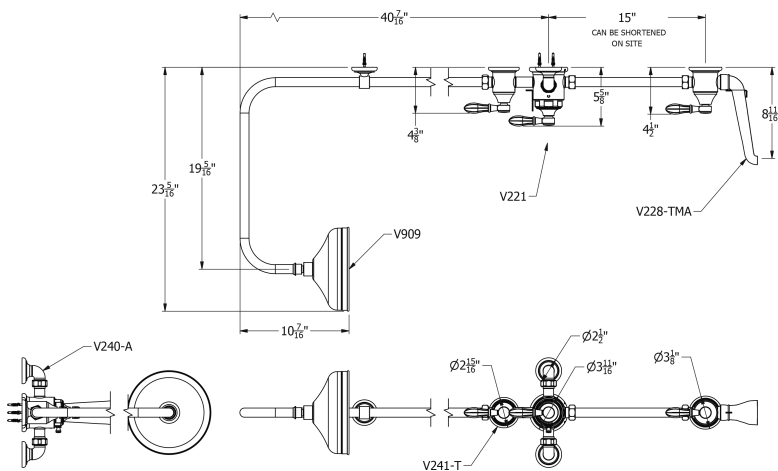

Specification Drawing