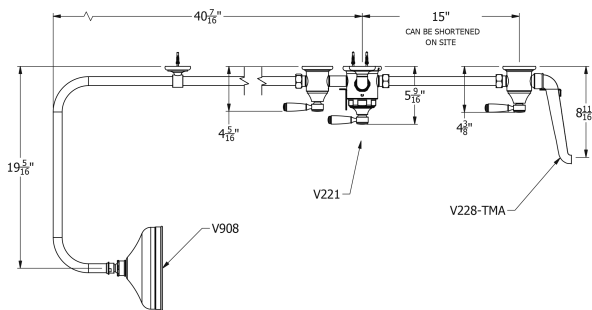

SAMUEL HEATH

Product Number: V2K3AWW8

Description: Exposed 1/2" thermostatic shower set - bath spout and shower

Finishes Available

Chrome Plate

Polished Nickel

Non Lacquered Brass

Antique Gold

Brushed Gold Unlacquered

Specification Drawing

Kit Components

V223

V228-TWA

V908

V240-A

V241-TW