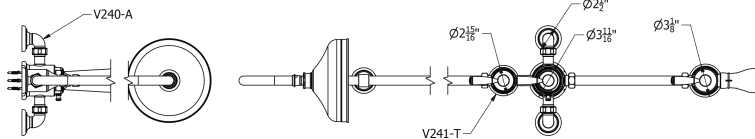

SAMUEL HEATH

Product Number: V2K3AWW8

Description: Exposed 1/2" thermostatic shower set - bath spout and shower

Finishes Available

Chrome Plate

Polished Nickel

Non Lacquered Brass

Antique Gold

Brushed Gold Unlacquered

Specification Drawing

Kit Components

V223

V228-TWA

V908

V240-A

V241-TW