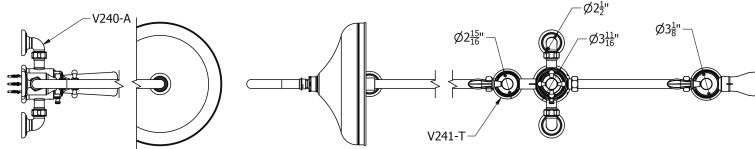

SAMUEL HEATH

Product Number: V2K3AXGB12

Description: Exposed 1/2" thermostatic shower set - bath spout and shower

Finishes Available

Chrome Plate

Polished Nickel

Non Lacquered Brass

Antique Gold

Brushed Gold Unlacquered

Specification Drawing

Kit Components

V221-TGB

V223

V228-TGBA

V912

V240-A