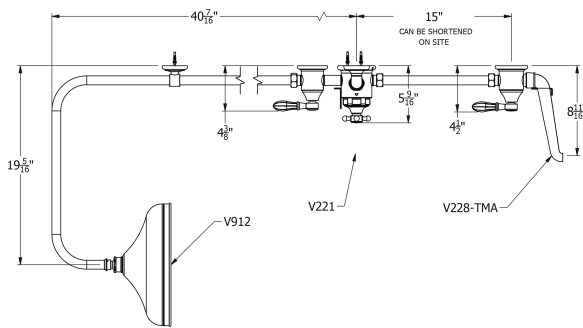

SAMUEL HEATH

Product Number: V2K3AXGB12

Description: Exposed 1/2" thermostatic shower set - bath spout and shower

Finishes Available

Chrome Plate

Polished Nickel

Non Lacquered Brass

Antique Gold

Brushed Gold Unlacquered

Specification Drawing

Kit Components

V221-TGB

V223

V228-TGBA

V912

V240-A