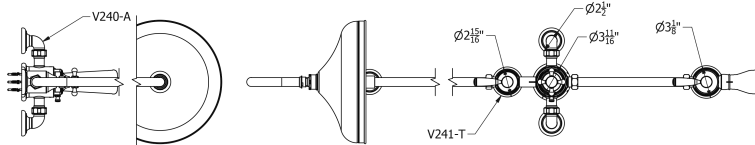

SAMUEL HEATH

Product Number: V2K3AXM12

Description: Exposed 1/2" thermostatic shower set - bath spout and shower

Finishes Available

Chrome Plate

Polished Nickel

Non Lacquered Brass

Antique Gold

Brushed Gold Unlacquered

Specification Drawing

Kit Components

V221-TM

V223

V228-TMA

V912

V240-A