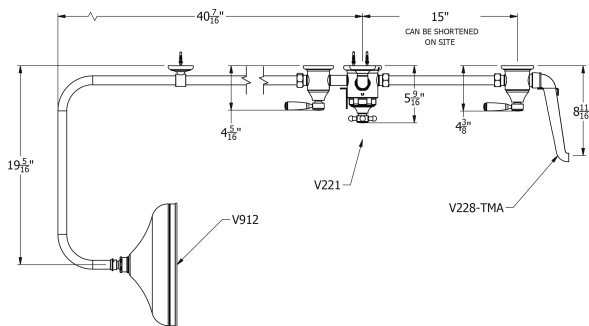

SAMUEL HEATH

Product Number: V2K3AXM12

Description: Exposed 1/2" thermostatic shower set - bath spout and shower

Finishes Available

Chrome Plate

Polished Nickel

Non Lacquered Brass

Antique Gold

Brushed Gold Unlacquered

Specification Drawing

Kit Components

V221-TM

V223

V228-TMA

V912

V240-A