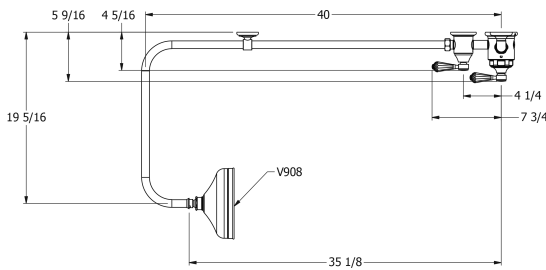

# SAMUEL HEATH

**Product Number:** V2K7ASB8

**Description:** Exposed 1/2" thermostatic shower set - single volume control

## Specification Drawing