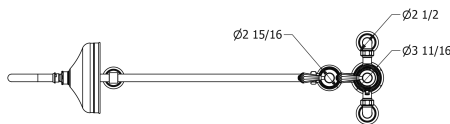

# SAMUEL HEATH

**Product Number:** V2K7ASB8

**Description:** Exposed 1/2" thermostatic shower set - single volume control

## Specification Drawing