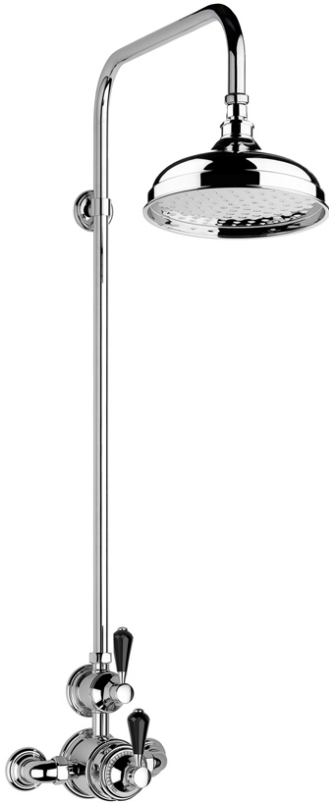

# SAMUEL HEATH

**Product Number:** V2K7ASB8

**Description:** Exposed 1/2" thermostatic shower set - single volume control

## Finishes Available

Chrome Plate

Polished Nickel

Non Lacquered Brass

Antique Gold

Brushed Gold Unlacquered

## Kit Components

V221-TSB

V223

V240-A

V241-TSB

V908