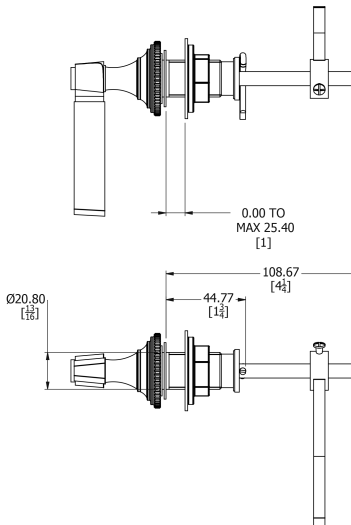

SAMUEL HEATH

Product Number: V677-TM

Description: Cistern lever

Finishes Available

Control Options Available

Specification Drawing

UK Customer Service

Leopold Street
Birmingham
B12 0UJ
Tel: +44 121 766 4200
Email: info@samuel-heath.com

US Customer Service

Federal I.D. No. 58-1504682
Email: usa@samuel-heath.com

Specification Enquiries

Design Centre Chelsea Harbour
1st Floor, North Dome, London
SW10 0XE
Tel: 020 7352 0249
Email: showroom@samuel-heath.com

1-05/09/2019