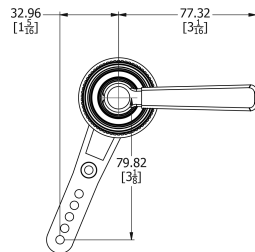

Control Options Available

Specification Drawing

UK Customer Service

Leopold Street
Birmingham
B12 0UJ
Tel: +44 121 766 4200
Email: info@samuel-heath.com

US Customer Service

Federal I.D. No. 58-1504682
Email: usa@samuel-heath.com

Specification Enquiries

Design Centre Chelsea Harbour
1st Floor, North Dome, London
SW10 0XE
Tel: 020 7352 0249
Email: showroom@samuel-heath.com

1-05/09/2019