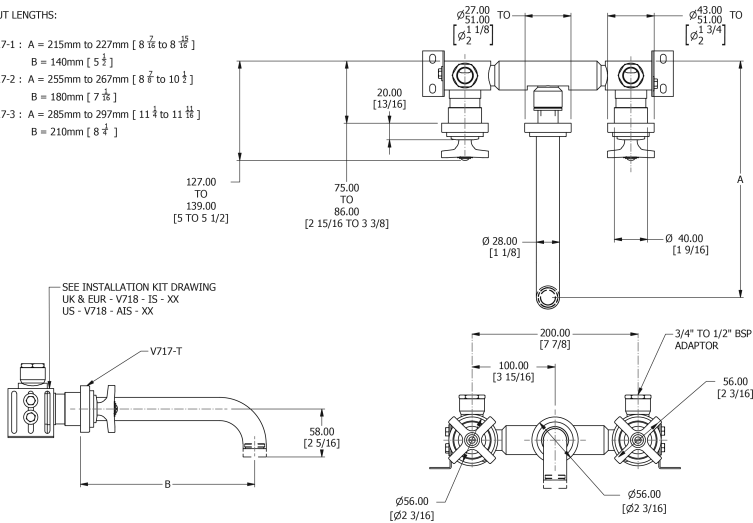

# SAMUEL HEATH

**Product Number:** V7K17-2XF

**Description:** 3 Hole wall mounted basin filler, 180mm spout length

## Specification Drawing

### SPOUT LENGTHS:

- V7K17-1: A = 215mm to 227mm [ 8 1/8 to 8 13/16 ]  
B = 140mm [ 5 1/2 ]
- V7K17-2: A = 255mm to 267mm [ 8 7/8 to 10 1/2 ]  
B = 180mm [ 7 1/8 ]
- V7K17-3: A = 285mm to 297mm [ 11 1/4 to 11 13/16 ]  
B = 210mm [ 8 3/4 ]