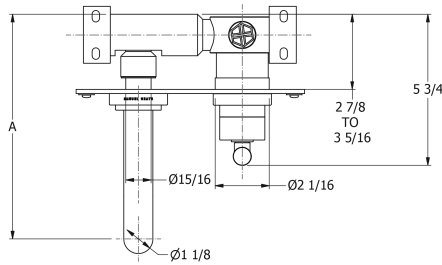

SAMUEL HEATH

Product Number: V7KA20-2LK-RH

Description: 2 Hole wall mounted lavatory mixer, right handed, 7 1/4" spout length

Finishes Available

Chrome Plate

Polished Nickel

Stainless Steel with Matt Black

Urban Brass

City Bronze

Matt Black Chrome

Urban Brass Matt Lacquered

Specification Drawing

SPOUT LENGTHS

V7KA20-1: A = 8 9/16" TO 9"
B = 5 11/16"

V7KA20-2: A = 10 1/8" TO 10 9/16"
B = 7 1/4"

V7KA20-3: A = 11 5/16" TO 11 3/4"
B = 8 7/16"