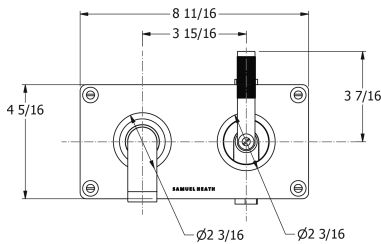

SAMUEL HEATH

Product Number: V7KA20-2LK-RH

Description: 2 Hole wall mounted lavatory mixer, right handed, 7 1/4" spout length

Finishes Available

Chrome Plate

Polished Nickel

Stainless Steel with Matt Black

Urban Brass

City Bronze

Matt Black Chrome

Urban Brass Matt Lacquered

Specification Drawing

SPOUT LENGTHS

V7KA20-1: A = 8 9/16" TO 9"
B = 5 11/16"

V7KA20-2: A = 10 1/8" TO 10 9/16"
B = 7 1/4"

V7KA20-3: A = 11 5/16" TO 11 3/4"
B = 8 7/16"