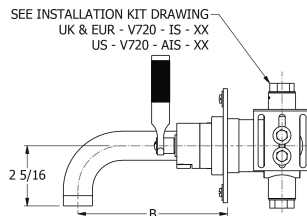

SAMUEL HEATH

Product Number: V7KA20-2LK-RH

Description: 2 Hole wall mounted lavatory mixer, right handed, 7 1/4" spout length

Finishes Available

Chrome Plate

Polished Nickel

Stainless Steel with Matt Black

Urban Brass

City Bronze

Matt Black Chrome

Urban Brass Matt Lacquered

Specification Drawing

SPOUT LENGTHS

V7KA20-1: A = 8 9/16" TO 9"
B = 5 11/16"

V7KA20-2: A = 10 1/8" TO 10 9/16"
B = 7 1/4"

V7KA20-3: A = 11 5/16" TO 11 3/4"
B = 8 7/16"