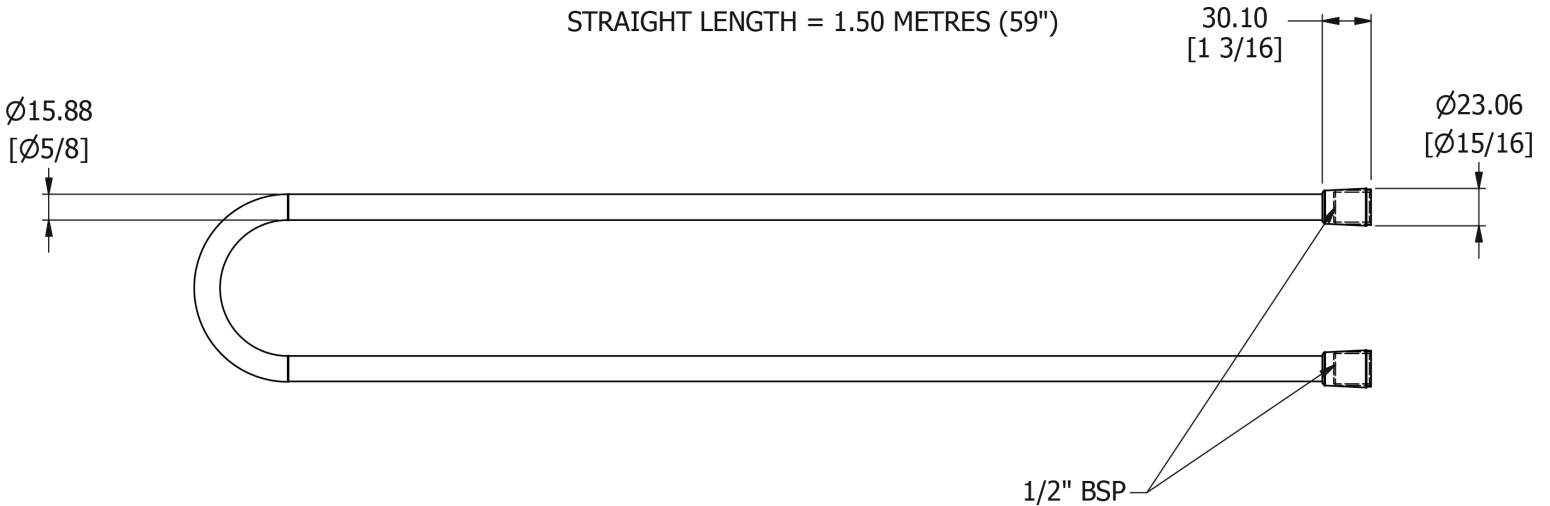

SAMUEL HEATH

Product Number: V941

Description: 1.5m Braided hose

Standards

Finishes Available

Specification Drawing

UK Customer Service
Leopold Street
Birmingham
B12 0UJ
Tel: +44 121 766 4200
Email: info@samuel-heath.com