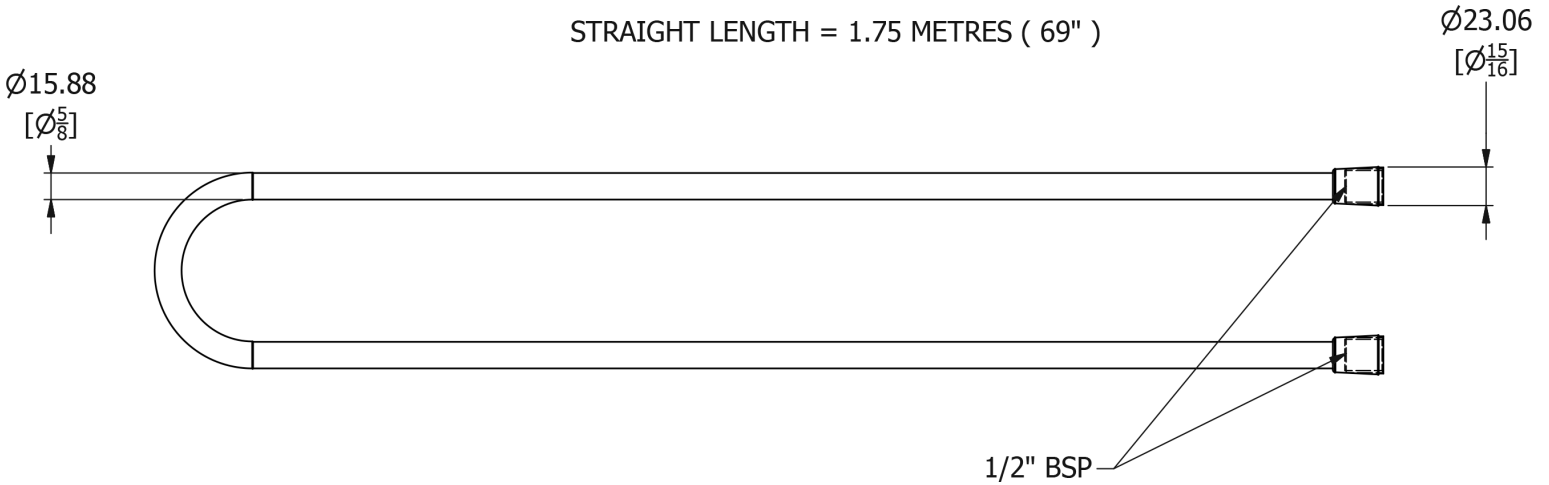

SAMUEL HEATH

Product Number: V942

Description: 1.75m Braided hose

Standards

Finishes Available

Specification Drawing

UK Customer Service
Leopold Street
Birmingham
B12 0UJ
Tel: +44 121 766 4200
Email: info@samuel-heath.com