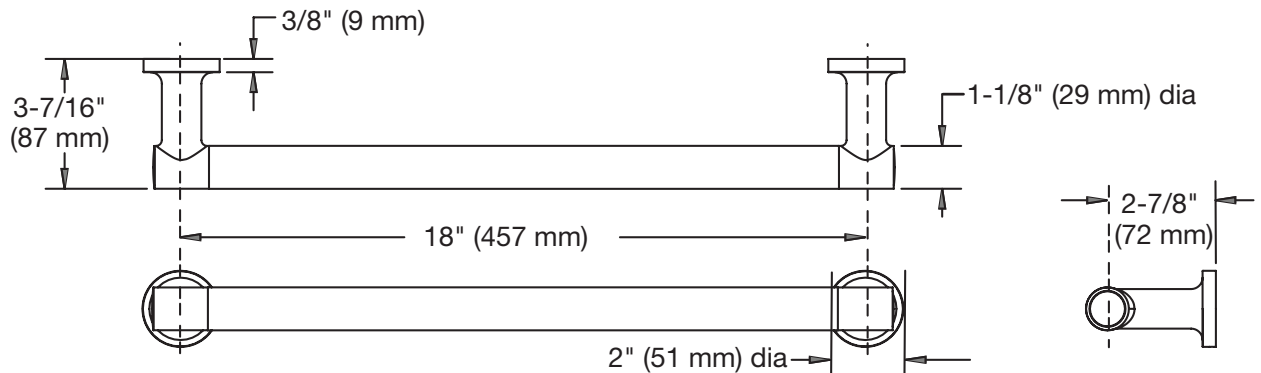

## Dimensions Museo 18 inch Towel Bar, 533TB-18

**Note:** Dimensions subject to change without notice.

## Dimensions Museo 24 inch Towel Bar, 533TB-24

**Note:** Dimensions subject to change without notice.