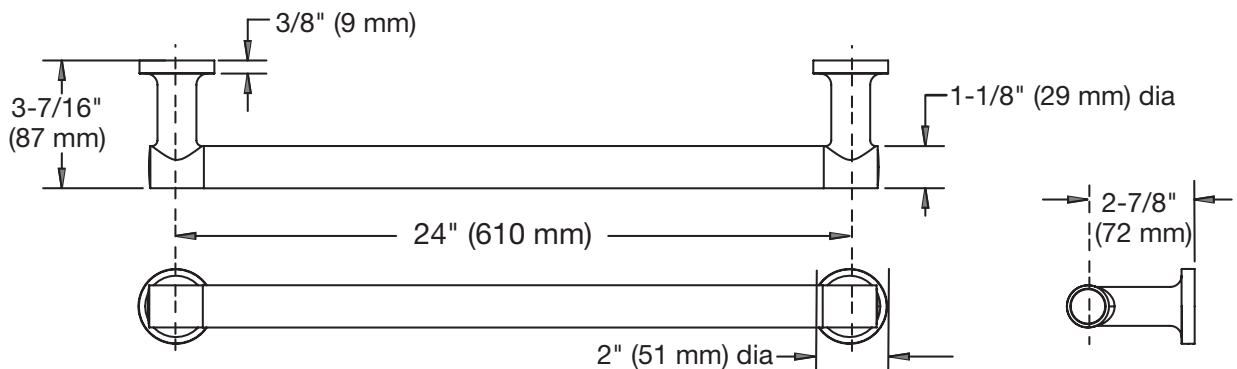

## Dimensions Museo 18 inch Towel Bar, 533TB-18

**Note:** Dimensions subject to change without notice.

## Dimensions Museo 24 inch Towel Bar, 533TB-24

**Note:** Dimensions subject to change without notice.