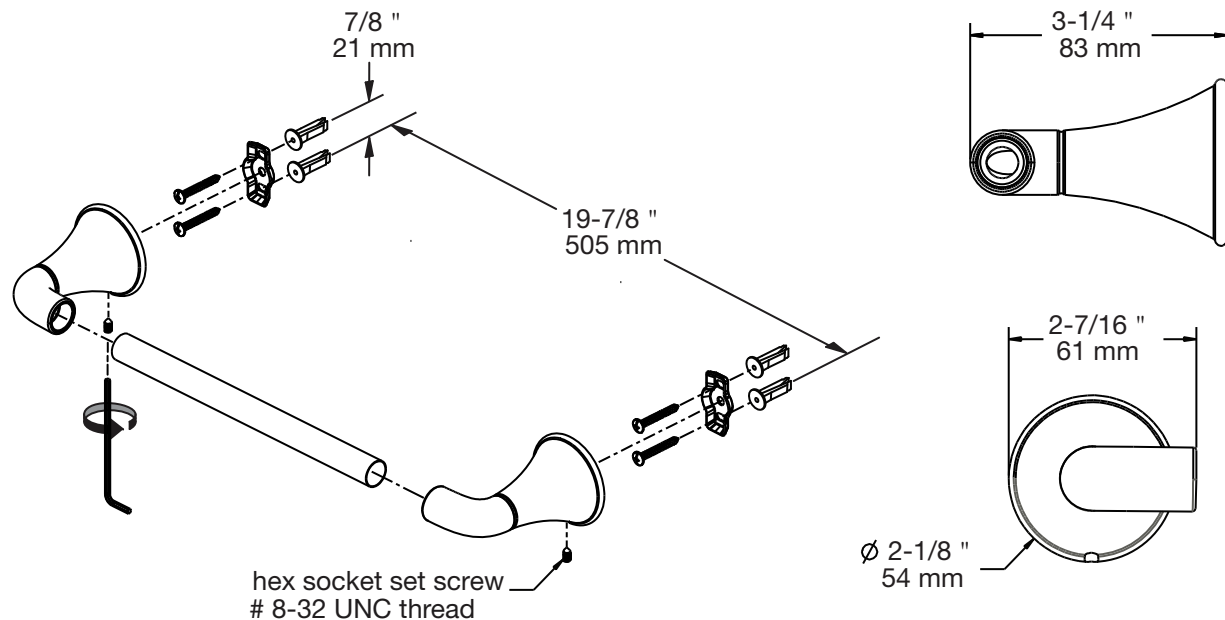

SYMMONS® Elm®

18 inch Towel Bar 553TB-18

Specification Submittal

Model Number

- 553TB-18 18 inch Towel Bar

Feature Highlights

- Metal construction
- Standard finish is polished chrome

Finish Options

Dimensions Elm Towel Bar, 553TB-18

Note: Dimensions subject to change without notice.

Symmons Industries, Inc. ■ 31 Brooks Drive ■ Braintree, MA 02184
Phone: (800) 796-6667 ■ Fax: (800) 961-9621
Website: symmons.com ■ Email: gethelp@symmons.com