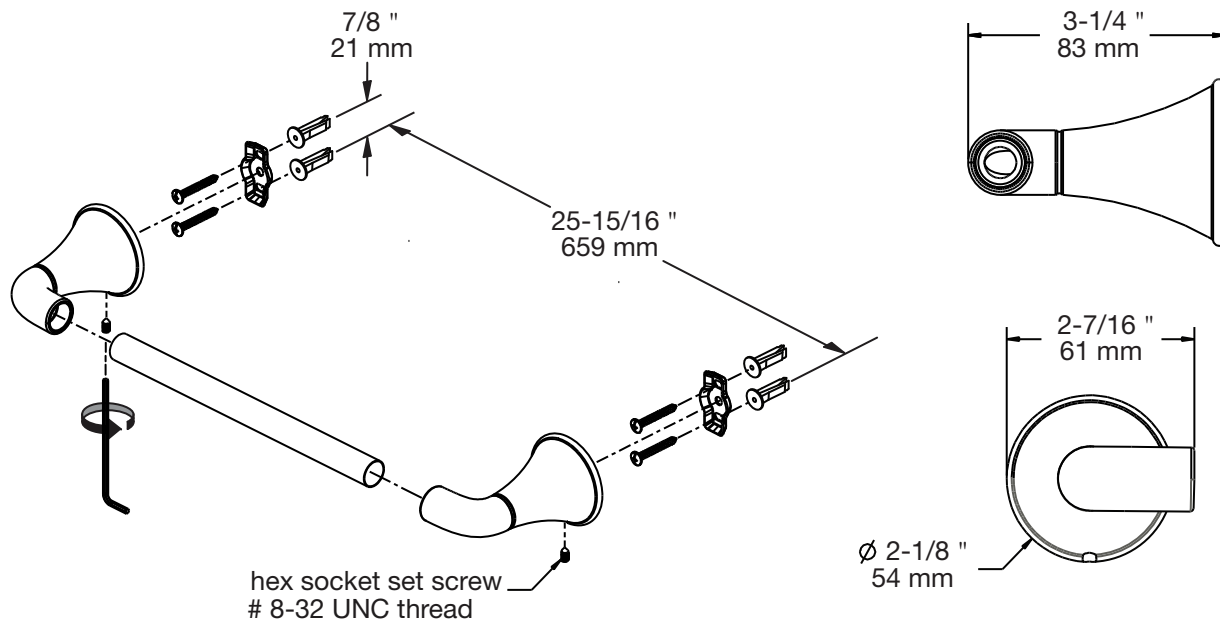

24 inch Towel Bar 553TB-24

Specification Submittal

Model Number

- 553TB-24 24 inch Towel Bar

Feature Highlights

- Metal construction
- Standard finish is polished chrome

Finish Options

Append appropriate -suffix to model number.

Dimensions Elm Towel Bar, 553TB-24

Note: Dimensions subject to change without notice.

Symmons Industries, Inc. ■ 31 Brooks Drive ■ Braintree, MA 02184
 Phone: (800) 796-6667 ■ Fax: (800) 961-9621
 Website: symmons.com ■ Email: gethelp@symmons.com