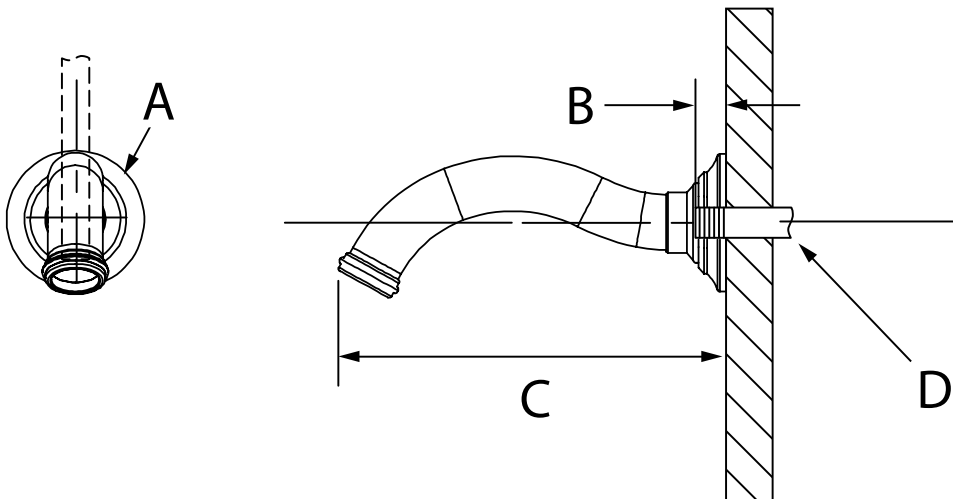

Location:

512TS  
Winslet™ Tub Spout  
Installation Guide

Model Number	Specification
<input type="checkbox"/> <b>512TS</b> <i>Winslet™ Tub Spout</i>	Tub Spout made from metal materials plated in standard polished chrome finish.
Modifications	Warranty
<input type="checkbox"/> <b>-ORB</b> <i>Oil rubbed bronze finish</i>  <input type="checkbox"/> <b>-STN</b> <i>Satin nickel finish</i>	<b>Limited Lifetime</b> - to the original end purchaser in consumer installations. <b>5 Years</b> - for commercial installations.  Refer to <a href="http://www.symmons.com/warranty">www.symmons.com/warranty</a> for complete warranty information.
<b>Note:</b> Append appropriate -suffix to model number.	

**Dimensions**

Measurements	
A	Ø 2 1/2", 64 mm
B	1/2", 13 mm
C	7", 178 mm
D	1/2"-14 NPT

**Note:** Dimensions subject to change without notice.