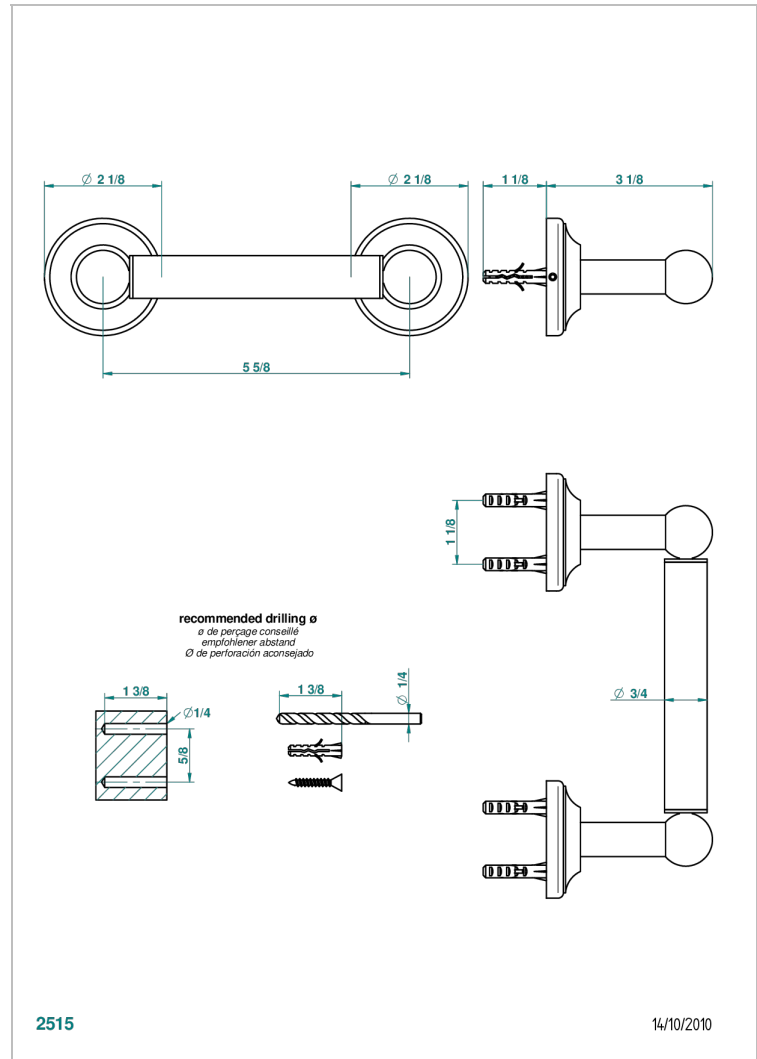

BROADWAY WITH WHITE PORCELAIN LEVER HANDLES

A04-543M

Paper roll holder

CHARACTERISTIC

- Broadway with white porcelain lever handles
- Paper roll holder

AVAILABLE FINITIONS

Blush PVD - H62
Brass color PVD - H49
Brown bronze color PVD - F33
Chrome polished - A02
Chrome polished / gold polished - G02
Copper antique matt, coated - H07