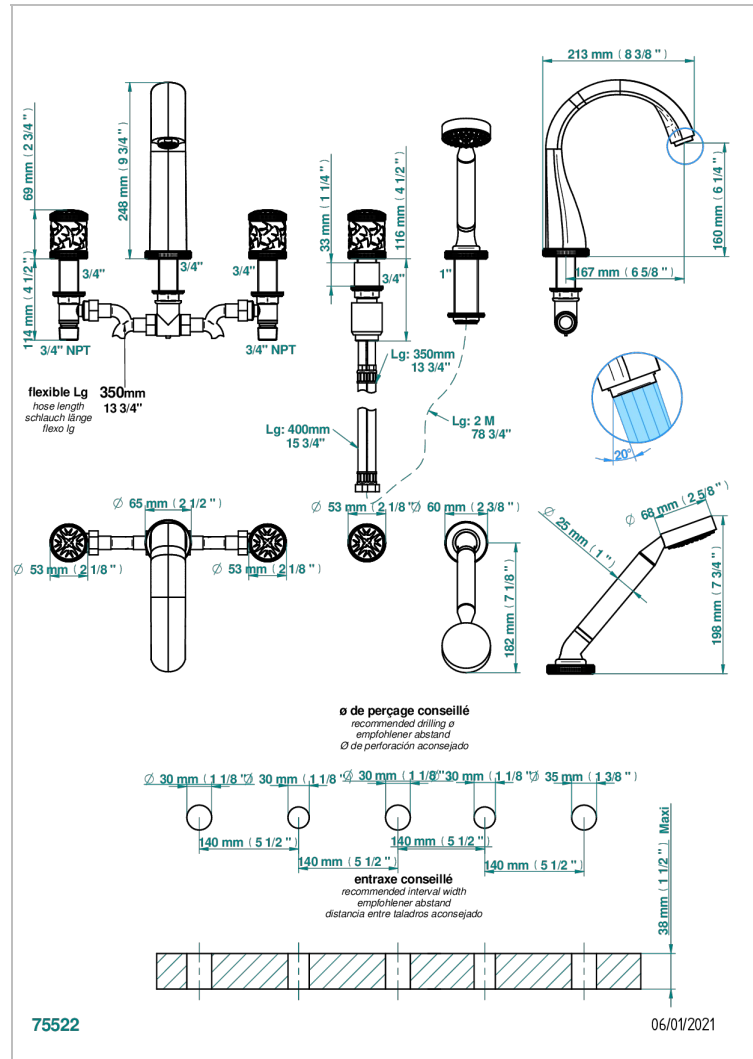

HIRONDELLES

A4J-1132SGUS

THG
PARIS

Roman tub set with 2 x 3/4" valves and rim mounted ceramic mixer with progressive cartridge and handshower

CHARACTERISTIC

- Hirondelles
- Roman tub set with 2 x 3/4" valves and rim mounted ceramic mixer with progressive cartridge and handshower