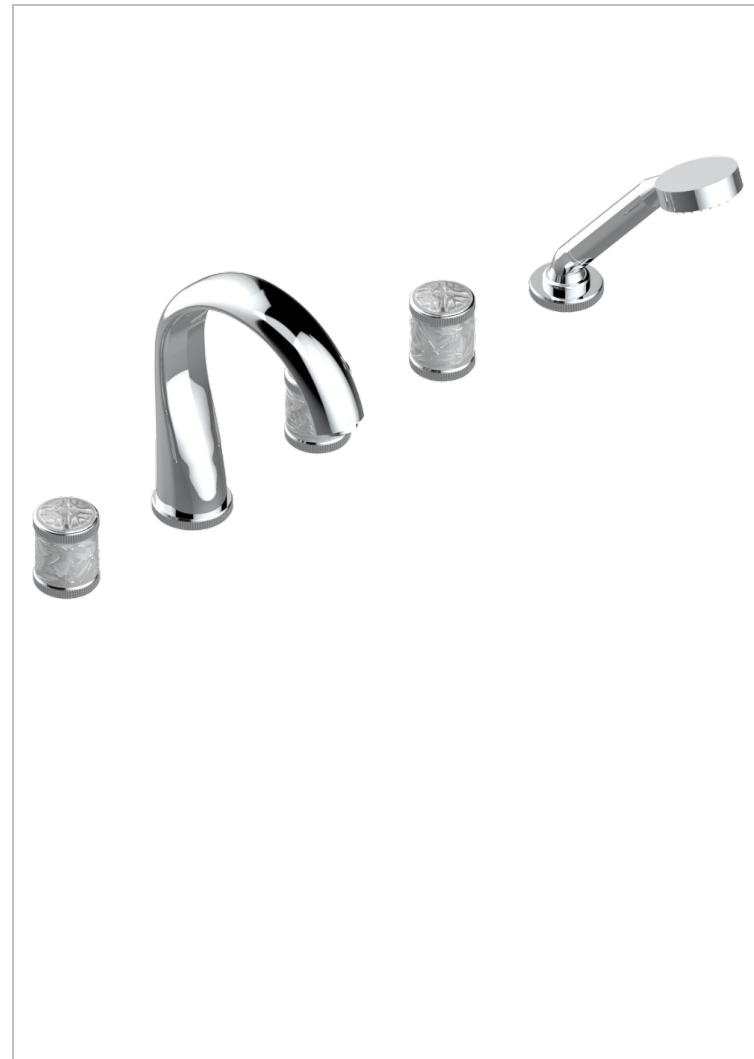

HIRONDELLES

A4J-1132SGUS

THG
PARIS

Roman tub set with 2 x 3/4" valves and rim mounted ceramic mixer with progressive cartridge and handshower

CHARACTERISTIC

- Hirondelles
- Roman tub set with 2 x 3/4" valves and rim mounted ceramic mixer with progressive cartridge and handshower

AVAILABLE FINITIONS

Blush PVD - H62
Brass color PVD - H49
Brown bronze color PVD - F33
Chrome polished - A02
Copper antique matt, coated - H07
Gold color PVD - H52

Gold mat - F07
Gold polished - F01
Graphite PVD - H64
Light coated bronze - D01
Matt Umber PVD - H67
Matt blush PVD - H60

Matt brass color PVD - H50
Matt brown bronze color PVD - F34
Matt chrome (American satin) - C02
Matt gold color PVD - H53
Matt graphite PVD - H65
Matt nickel (American satin) - C01

Matt nickel color PVD - H56
Nickel antique / Sovereign - H28
Nickel color PVD - H55
Nickel polished - B01
Silver polished, antique - H03
Soft gold - F30

Soft matt gold - F31
Umber PVD - H66