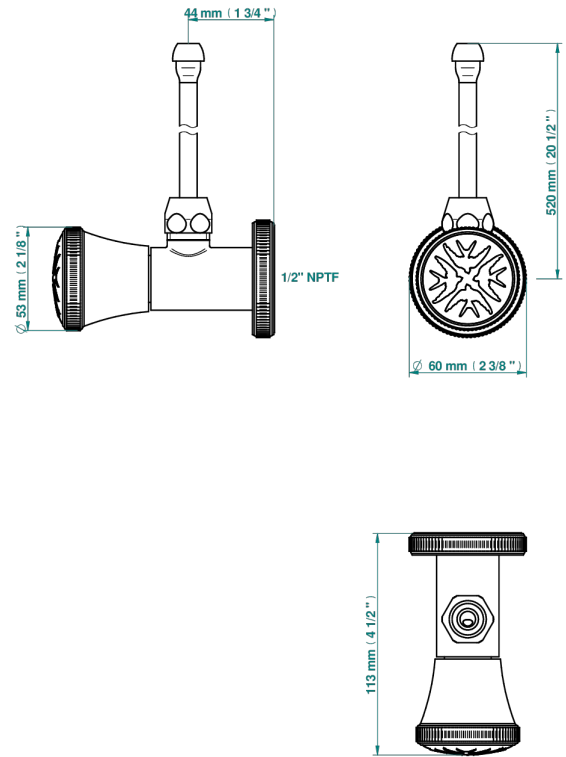

# HIRONDELLES

A4J-181/SLA

Angle supply valve with 3/8" adaptor set

THG<sup>®</sup>  
PARIS

75324

07/12/2020

## CHARACTERISTIC

- Hironnelles
- Angle supply valve with 3/8" adaptor set