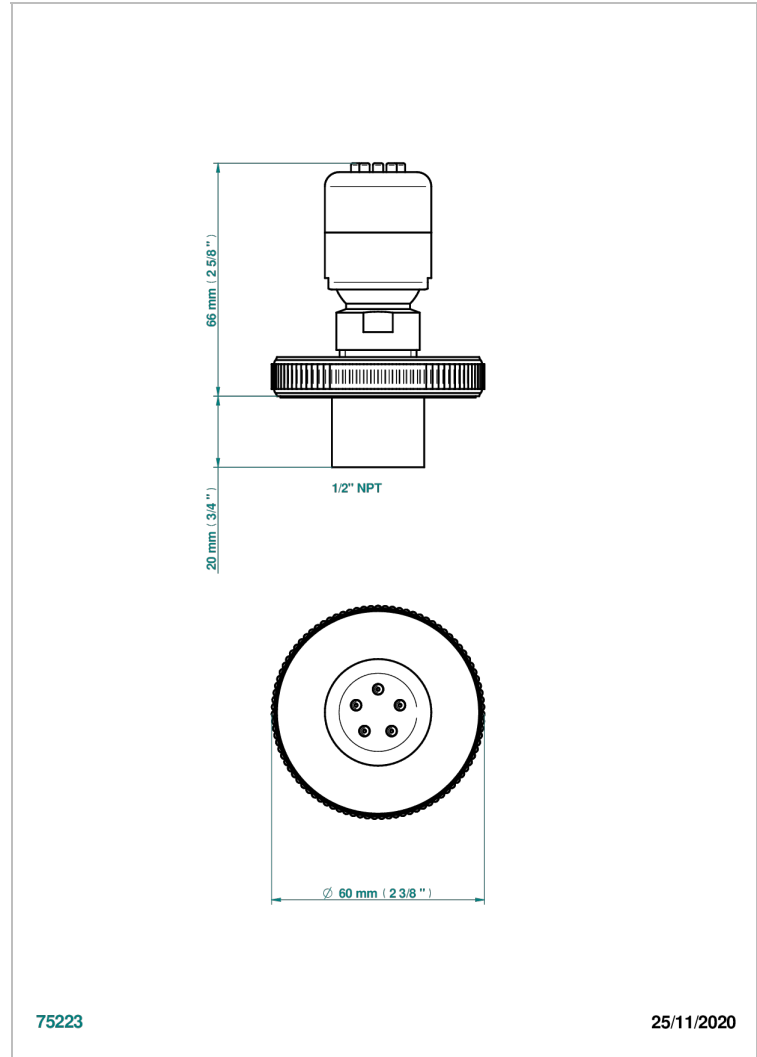

HIRONDELLES

A4J-290/BUS

Body spray 1/2" with Easyclean system

CHARACTERISTIC

- Hirondelles
- Body spray 1/2" with Easyclean system

AVAILABLE FINITIONS

Blush PVD - H62
Brass color PVD - H49
Brown bronze color PVD - F33
Chrome polished - A02
Copper antique matt, coated - H07
Gold color PVD - H52